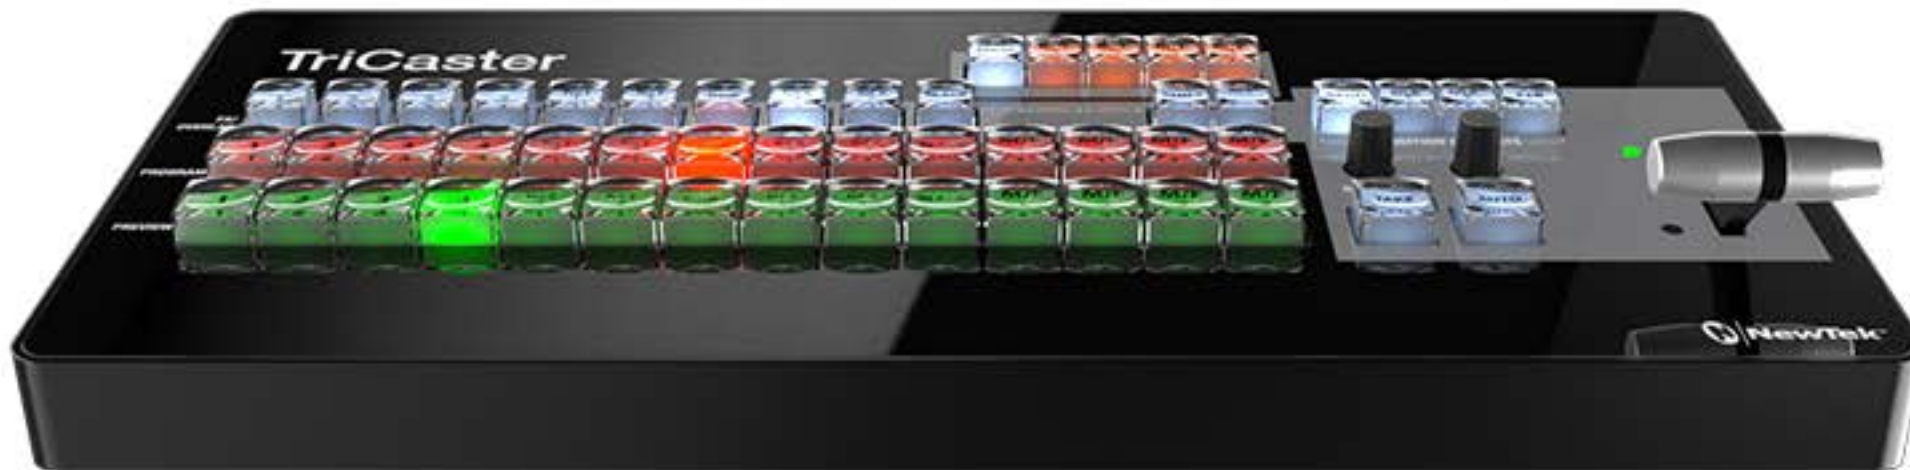

TriCaster Mini Control Surface

Portable, professional control for live productions of any size.

The ideal traveling partner for TriCaster Mini, the TriCaster Mini CS provides studio-style control and a small footprint to deliver professional results... from the office, an event, or anywhere.

~ 16.5625 x 2.25 x 8 in (42.0624 x 20.32 x 5.715 cm)

Features

Intuitive layout mapped to the TriCaster Mini live desktop

Large, backlit buttons and premium T-Bar for confident, comfortable performance

Faster, more accurate interaction than point and click

Attractive, compact design and simple, plug-and-play setup

TriCaster Mini CS is also compatible with TriCaster 8000, TriCaster 860, TriCaster 460 and TriCaster 410.