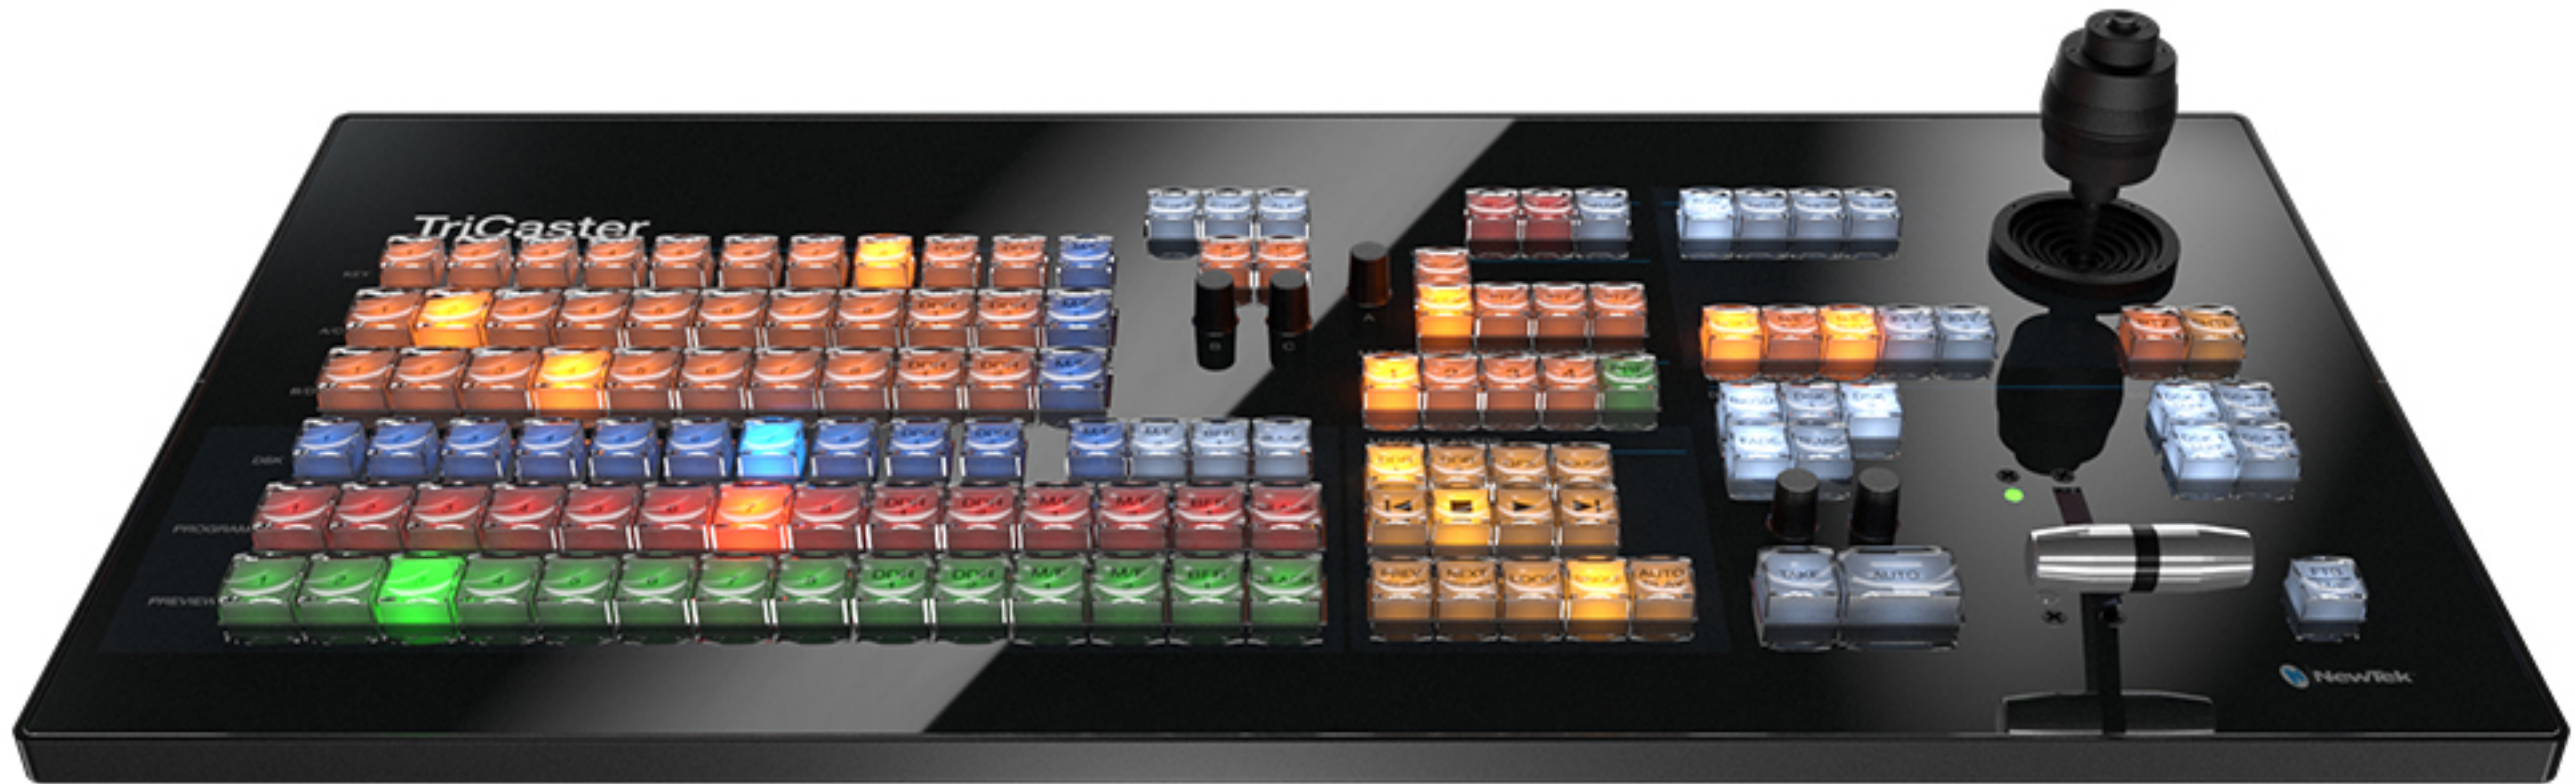

TriCaster TC1SP Control Panel

Compact, yet comprehensive control for modern productions.

Delivering powerful, professional control in a space-saving frame, the TriCaster TC1SP control panel pairs with TriCaster TC1 to drive modern productions in the studio, on the move, and everywhere in between.

Surface ~ 23.31 x 12.01 x 5.28 in (59.2 x 30.51 x 13.41 cm)

Features

Intuitive layout mapped to the TriCaster TC1 user interface

Practical lighting and backlighting for heightened visibility of control panel activity

Dynamically variable T-Bar lighting for visual feedback of effect status and progress

Premium controls for precision handling of real-time video operations

Expertly engineered for performance, ergonomics, and style

TriCaster TC1SP Control Panel is compatible with TriCaster TC1, TriCaster 410 Plus, TriCaster Mini 4K and all systems with TriCaster Advanced Edition 3.