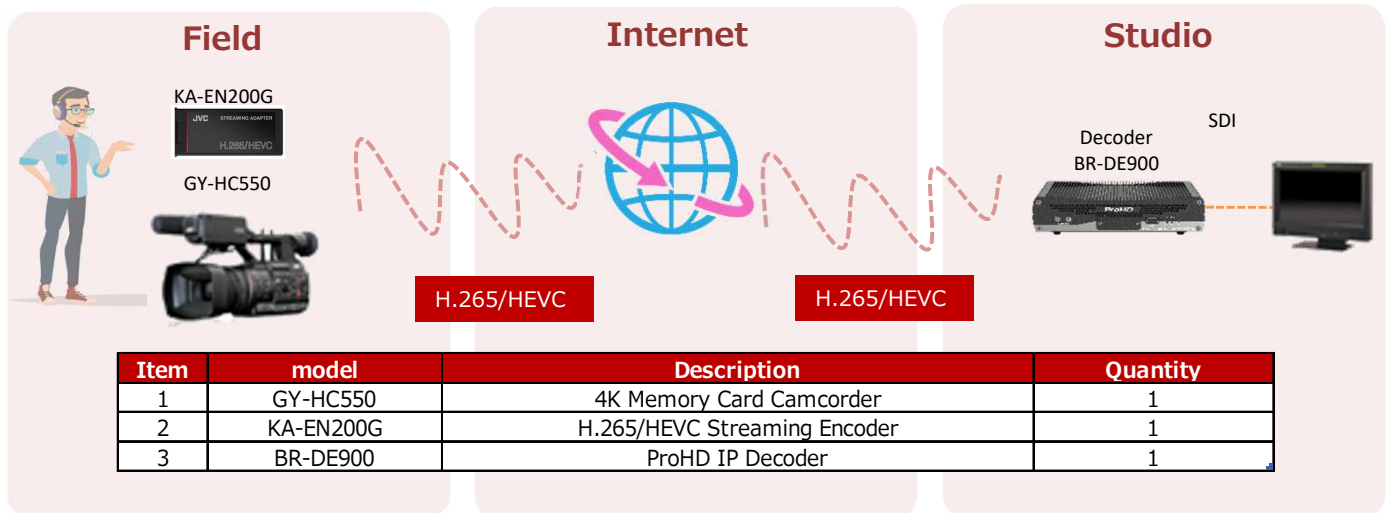

NEW PRODUCT NEWS

H.265/HEVC Streaming Encoder

CONNECTED CAM KA-EN200G

H.265/HEVC streaming encoder unit for GY-HC500 and GY-HC900 series Connected Cam camcorders

Efficient high-quality IP video transmission at up to 24Mbps

KA-EN200 Features

- H.265 compression produces similar to H.264 or better image quality @50% of bitrate
- Supports contribution quality 4:2:2 10-bit HEVC encoding
- Encodes HDR video with HLG or J-LOG Gamma LUTs
- Supports UDP, Zixi and SRT streaming protocols
- Inserts into expansion slot of GY-HC500 series and GY-HC900 series camcorders

Main features		TYPE	Format			Frame Rate	H.265 Rate Mbps
Item	Description						
Compatible Models	GY-HC550/GY-HC500 series GY-HC900 series *(with firmware update)	HD Live Streaming	1920 x 1080	59.94p	4:2:2 10bit	59.94	24/20/16/12/8
Supporting Protocol	MPEG2-TS/UDP Zixi (depending on Camcorder setting) SRT (depending on Camcorder setting)			4:2:0 8bit	59.94	16/12/8/5/3/1.5	
				29.97p	4:2:0 8bit	29.97	16/12/8/5/3/1.5
				50.00p	4:2:2 10bit	50	24/20/16/12/8
			4:2:0 8bit	50	16/12/8/5/3/1.5		
Aspect	16:9		1280 x 720	25.00p	4:2:0 8bit	25	16/12/8/5/3/1.5
				59.94p	4:2:2 10bit	59.94	12/8/5/3/1.5
				4:2:0 8bit	59.94	8/5/3/1.5/0.8	
				29.97p	4:2:0 8bit	29.97	8/5/3/1.5/0.8
HDR in H.265 Streaming	HLG and J-Log			50.00p	4:2:2 10bit	50	12/8/5/3/1.5
				4:2:0 8bit	50	8/5/3/1.5/0.8	
				25.00p	4:2:0 8bit	25	8/5/3/1.5/0.8
		4:2:0 8bit		25	8/5/3/1.5/0.8		

IP Video Production Workflow:

General Specifications	
Item	Description
Power Supply	DC 5.0 V - 17V
Power Consumption	3.5 W (MAX)
Net Weight	40 g
Dimensions	(W) 88mm x (H) 8.4mm x (D) 39.8mm
Operation Temperature	0 - 40 °C
Storage Temperature	-20 - +50°C
Operating Humidity	30%RH - 80%RH
Storage Humidity	Less than 85%RH