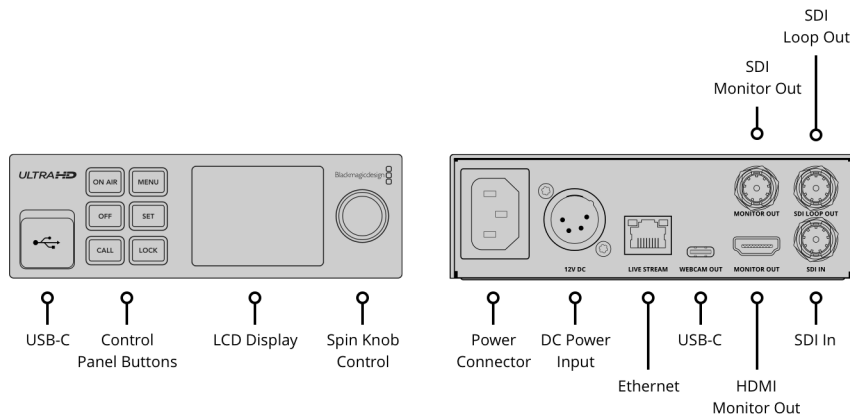

SDI Video Outputs

1 x loop out, 1 x monitor out.

HDMI Video Outputs

1 x monitor out

Ethernet

Ethernet supports 10/100/1000 BaseT for live streaming, software control and software updates.

Standards

HD Video Input Standards

Control

Control Panel

Built in control panel with 2.2 inch
color display for video preview, audio
meters and status.

Device Control

Front panel, USB-C or ethernet.

Software

Compatible Services and Software

YouTube Live, Facebook Live, Twitter,
Twitch, Skype, Open Broadcaster
and Wowza Streaming Engine.