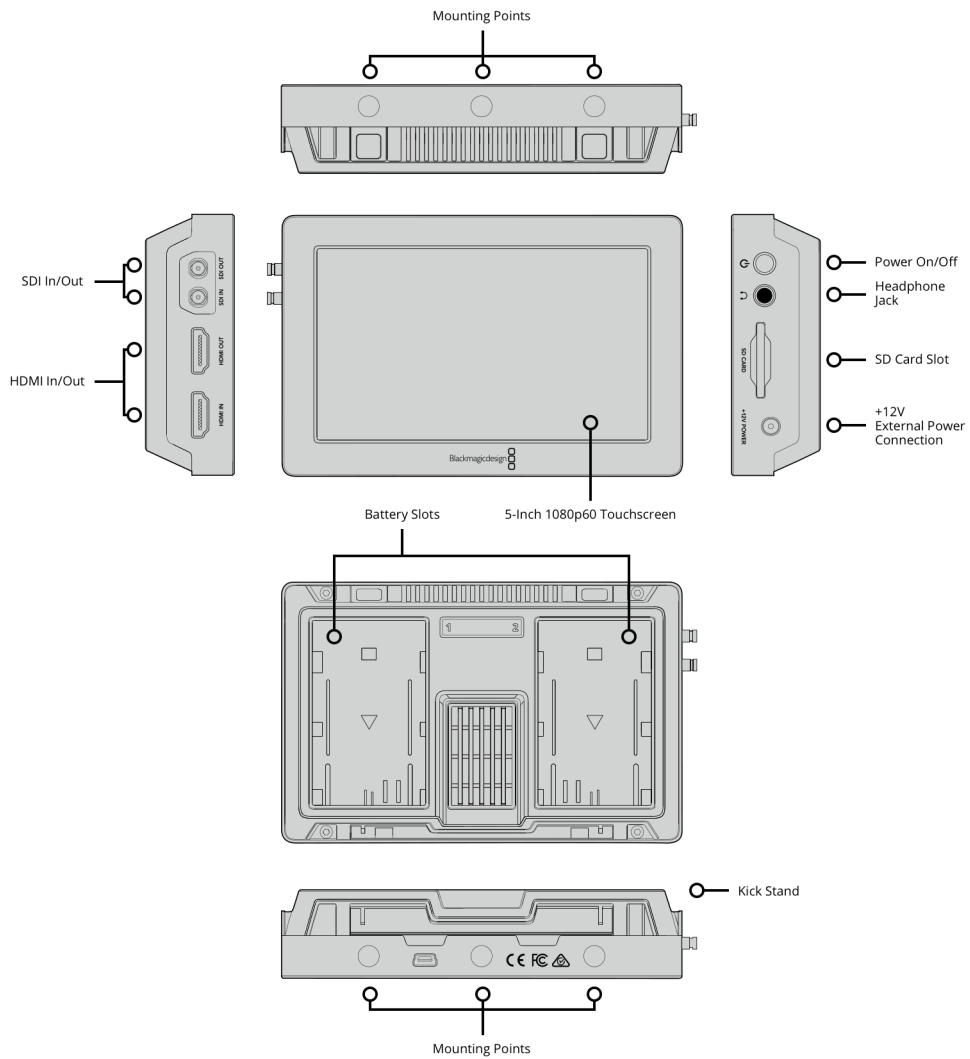

Built in Speaker

None.

Screen Dimensions

5" 1920 x 1080.

Recorder Configuration

Via the device's USB port or the device's user interface.

Computer Interface

1 x Mini-B USB 2.0 connector for initial setup, software updates and Video Assist Utility software control.