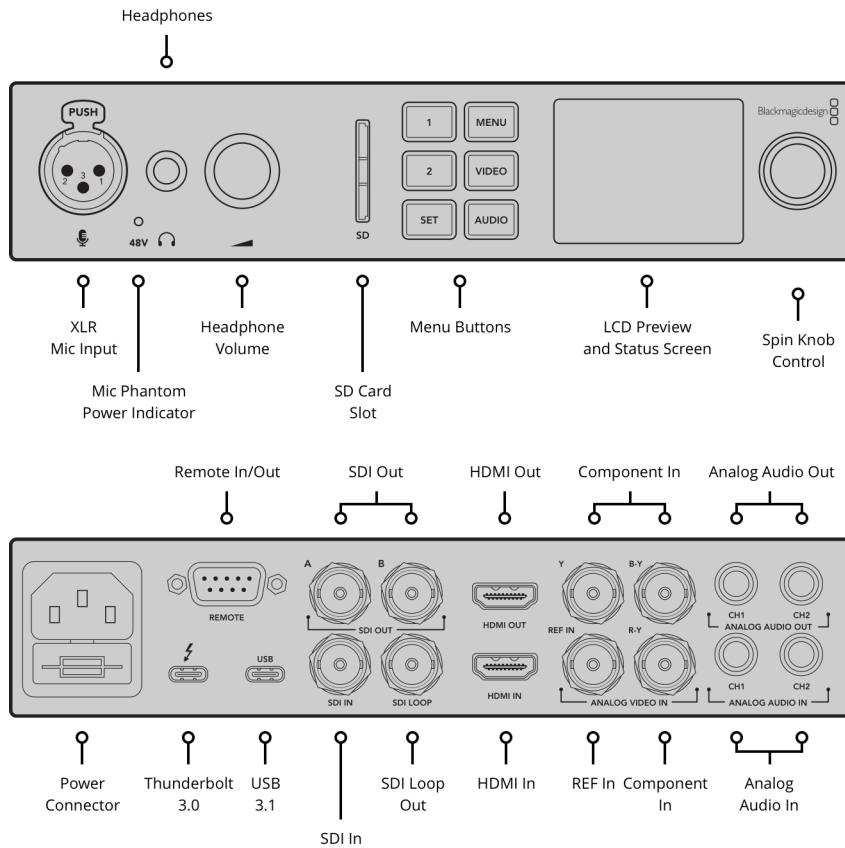

Supported Codecs

AVC-Intra, AVCHD, Canon XF MPEG2, Digital SLR, DV-NTSC, DV-PAL, DVCPRO50, DVCPROHD, DPX, HDV, HEVC, XDCAM EX, XDCAM HD, XDCAM HD422, DNxHR & DNxHD, Apple ProRes 4444, Apple ProRes 422 HQ, Apple ProRes 422, Apple ProRes LT, Apple ProRes 422 Proxy, Uncompressed 8-bit 4:2:2, Uncompressed 10-bit 4:2:2, Uncompressed 10-bit 4:4:4.

Software

Software Included

DaVinci Resolve, Media Express, Disk Speed Test, LiveKey, Blackmagic Desktop Video Utility and Blackmagic driver on Mac OS and Windows. Media Express, Blackmagic Desktop Video Utility and Blackmagic driver on Linux.

Internal Software Upgrade

Firmware built into software driver. Software driver loads upgrades at system start or via updater software.