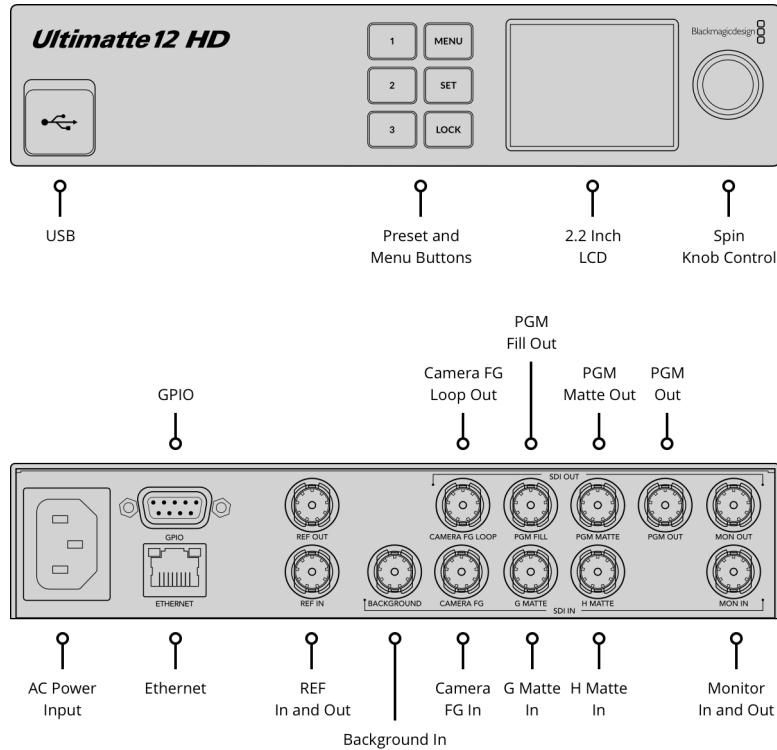

Ultimatte 12 HD

Ultimatte 12 HD is an advanced real time compositing processor designed for keying live action video with next generation broadcast graphics, virtual sets and more. Ultimatte 12 HD features new algorithms and color science, incredible edge handling and color separation, amazing color fidelity, and better spill suppression than ever before. The high performance 3G-SDI design gives you the power to work in HD with sub pixel processing for an amazing image.

\$895

Connections

SDI Video Inputs
5

SDI Rates
270Mb, 1.5G, 3G.

GPIO
DE15

SDI Video Outputs
4

Video Input Re-Sync
On all inputs.

Ethernet
Up to 1Gb/s for device control and loading stills into Media Pool.

SDI Video Loop Outputs
1
reclocked SD or HD Camera FG.

Reference Connections
1 x BNC In, 1 x BNC Out.
Tri-Sync or Black Burst.

Computer Interface
1 x USB-C 3.0 for device configuration and software updates.

Displays

Built in 2.2 inch color display for device name, video preview, video standard audio meters, status and menus.

Control

Front Panel 2.2 inch color display, 3 preset buttons, 3 menu buttons and spin knob.	Control Connection Network or direct Ethernet connection to a computer running Ultimatte Software Control or Ultimatte Smart Remote 4.	Software Control Ultimatte Software Control supported on Mac™ or Windows™ computers.
		Hardware Control Panel Ultimatte Smart Remote 4