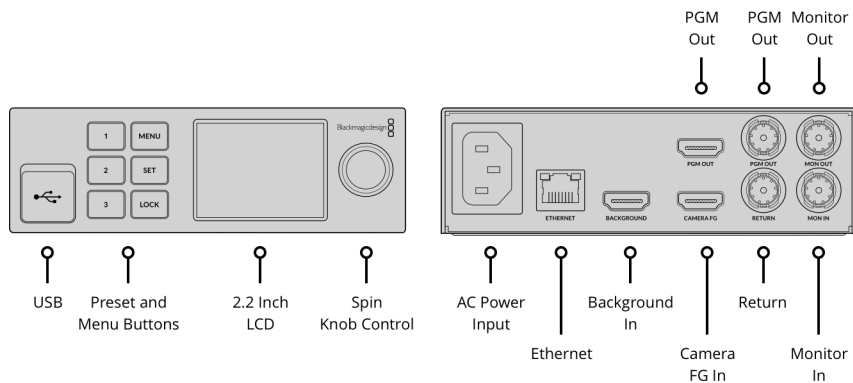

Ultimatte 12 HD Mini

$495

Ultimatte 12 HD Mini is an advanced real time keyer designed for creating next generation virtual sets and more with consumer cameras. The HDMI connections are perfect for use with Blackmagic Studio Cameras, Pocket Cinema Cameras and ATEM Mini live production switchers. Plus there's a massive 6 GB frame store for realistic fixed camera virtual sets from pre rendered still frames. Ultimatte 12 HD Mini features broadcast quality algorithms and color science to deliver photorealistic composites.

Connections

SDI Video Inputs

2
Monitor In for monitor cascade plus Return In for camera control.

SDI Video Outputs

2

HDMI Video Inputs

2

HDMI Video Outputs

1

Video Input Re-Sync

On all inputs.

SDI Rates

270Mb, 1.5G, 3G.

Ethernet

Up to 1Gb/s for device control and loading stills into Media Pool.

Computer Interface

1 x USB-C 3.0 for device configuration and software updates.