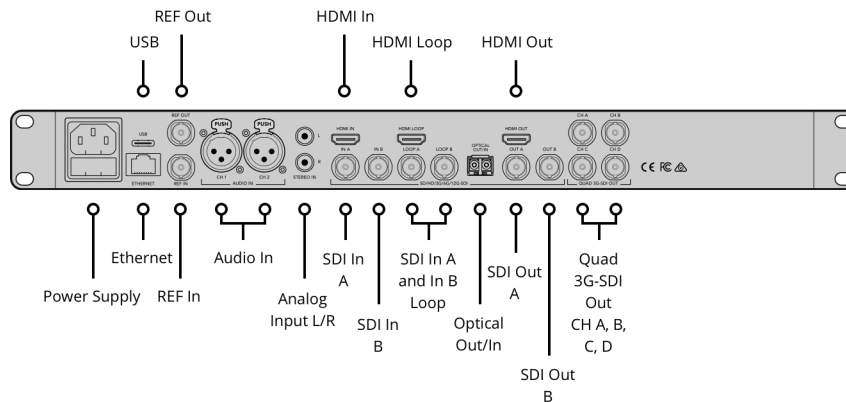

Optical Fiber Audio Inputs

16 channels in SD, HD, 3G HD, 2K and Ultra HD.

Optical Fiber Audio Outputs

16 channels in SD, HD, 3G HD, 2K and Ultra HD.

Analog Audio Inputs

2x XLR - 2 channels professional balanced analog audio (XLRs are shared with AES/EBU inputs) .
2x RCA - stereo unbalanced analog audio on RCA connectors for consumer equipment.

AES/EBU Digital Audio Inputs

2x XLR - 2 pairs (4 channels) professional 110Ω balanced digital audio (XLRs are shared with analog inputs)

Dolby® Support Built In

Dolby® AC-3 pass through in all conversions. Dolby® E pass through except during video frame rate conversions.

Timecode Inputs

Support for VITC/ATC. No support for LTC.

Timecode Outputs

Support for VITC/ATC. No support for LTC.

Multi Rate Support

SDI connections are switchable between standard definition, high definition and Ultra HD. SDI switches between 270 Mb/s standard definition SDI, 1.5 Gb/s HD-SDI and 2K SDI, 3G HD, 6G and 12G Ultra HD.

Reference Input

1x BNC - Black Burst in SD or Tri-level sync in HD.

Reference Output

1x BNC - Internal reference generator providing blackburst or tri-level sync output at the current output frame rate.

Computer Interface

1 x USB type C port for software updates. 1 x RJ45 Gigabit Ethernet for remote control and configuration.

Processor Interface

Illuminated pushbuttons, status LEDs and LCD with easy to use onscreen menus.

Standards

SD Video Standards

525i59.94 NTSC, 625i50 PAL

1.5G-SDI HD Video Standards

720p50, 720p59.94, 720p60
1080p23.98, 1080p24, 1080p25,
1080p29.97, 1080p30,
1080PsF23.98, 1080PsF24,
1080PsF25, 1080PsF29.97, 1080PsF30
1080i50, 1080i59.94, 1080i60

3G-SDI HD Video Standards

1080p50, 1080p59.94, 1080p60 levels
A and B

2K Video Standards

2K DCI 23.98p, 2K DCI 24p
2K DCI 23.98PsF, 2K DCI 24PsF

Ultra HD Video Standards

2160p23.98, 2160p24, 2160p25,
2160p29.97, 2160p30, 2160p50,
2160p59.94, 2160p60

SDI Compliance

SMPTE 259M, SMPTE 292M, SMPTE
296M, SMPTE 372M, SMPTE 425M

SDI Metadata Support

VITC/ATC support, SMPTE 12M. Video indexing support including WSS, RP186 and AFD, SMPTE 2016. Closed captioning support for conversions to and from 608 and 708, SMPTE 334M.

Audio Sampling

Television standard sample rate of 48kHz and 24-bit HD, 20-bit SD.

Video Sampling

4:2:2

Color Precision

10-bit