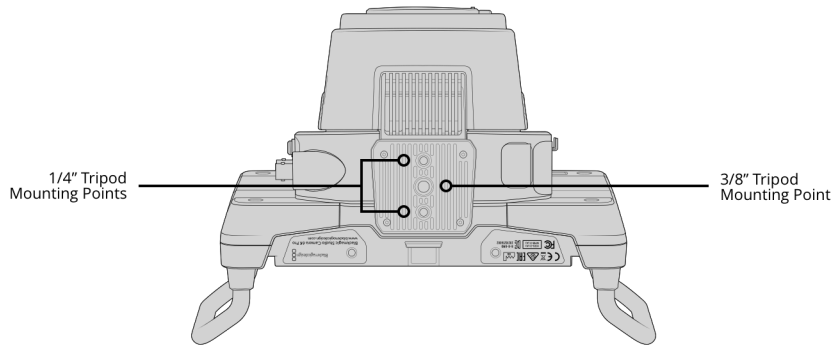

2 x USB Type-C 3.1 Gen 1 (up to 5Gb/s) expansion ports for external recording and focus / zoom demand connection. Software updates using USB-C Port A.

Audio

Microphone

Integrated stereo microphone.

Built in Speaker