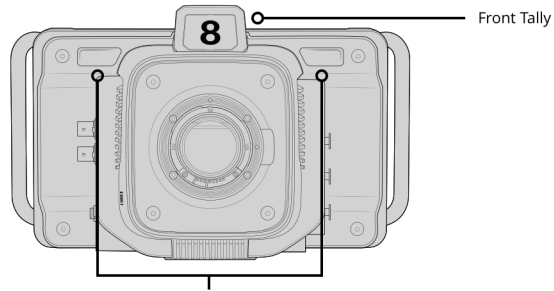

2 x USB Type-C 3.1 Gen 1 (up to 5Gb/s) expansion ports for external recording and focus / zoom demand connection. Software updates using USB-C Port A.

Audio

Microphone

Integrated stereo microphone.

Built in Speaker