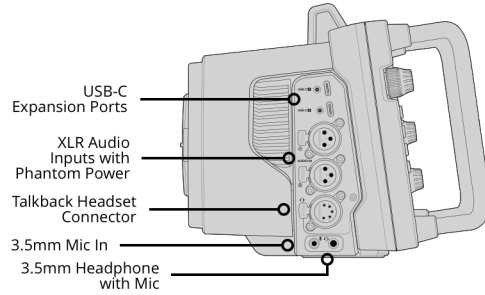

2 x USB Type-C 3.1 Gen 1 (up to 5Gb/s) expansion ports for external recording and focus / zoom demand connection. Software updates using USB-C Port A.

Audio

Microphone

Integrated stereo microphone.

Built in Speaker