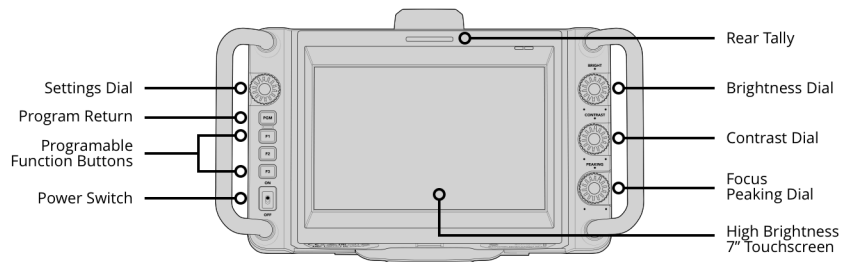

Analog Audio Output

1 x 5-pin XLR for talkback headset.

1 x 3.5mm TRRS mini jack for headphones with mic.

SDI Audio Output

2 channels of program audio

embedded in 1.5G/3G/6G/12G-SDI.

2 talkback channels on 15 and 16.

Reference Inputs

Tri-Sync or Black Burst when used with optional

Blackmagic Studio Converter.

Remote Control

Remote camera control over SDI, HDMI or Ethernet.

Ethernet

10Gb/s

Computer Interface

2 x USB Type-C 3.1 Gen 1 (up to 5Gb/s) expansion ports for external recording and focus / zoom demand connection. Software updates using USB-C Port A.

Audio

Microphone

Integrated stereo microphone.

Built in Speaker

1 x mono speaker.

Streaming

Direct Streaming

Blackmagic Studio Camera 6K Pro supports direct live streaming using Real Time Messaging Protocol (RTMP) over ethernet or a shared mobile internet connection over USB-C.