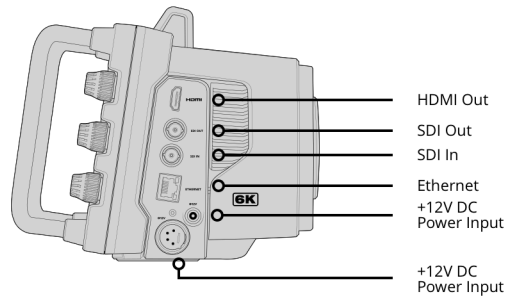

Analog Audio Output

1 x 5-pin XLR for talkback headset.

1 x 3.5mm TRRS mini jack for headphones with mic.

SDI Audio Output

2 channels of program audio

embedded in 1.5G/3G/6G/12G-SDI.

2 talkback channels on 15 and 16.

Reference Inputs

Tri-Sync or Black Burst when used with optional

Blackmagic Studio Converter.

Remote Control

Remote camera control over SDI, HDMI or Ethernet.

Ethernet

10Gb/s

Computer Interface

2 x USB Type-C 3.1 Gen 1 (up to 5Gb/s) expansion ports for external recording and focus / zoom demand connection. Software updates using USB-C Port A.

Audio

Microphone

Integrated stereo microphone.

Built in Speaker