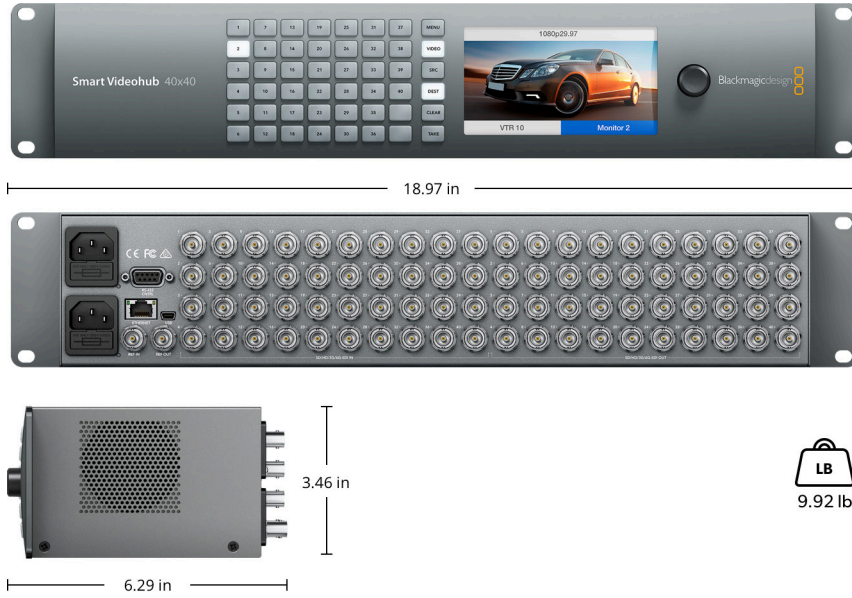

Physical Specifications

Physical Installation

2 rack unit size. Less than 6 inches deep.

Environmental Specifications

Operating temperature:
0° to 40° C (32° to 104° F)
Storage temperature:
-20° to 45° C (-4° to 113° F)
Relative Humidity:
0% to 90% non-condensing

What's Included

Smart Videohub 40x40
Welcome wallet with QR code for software download

Warranty

3 Year Limited Manufacturer's Warranty, and 12 Month Warranty on the front panel.