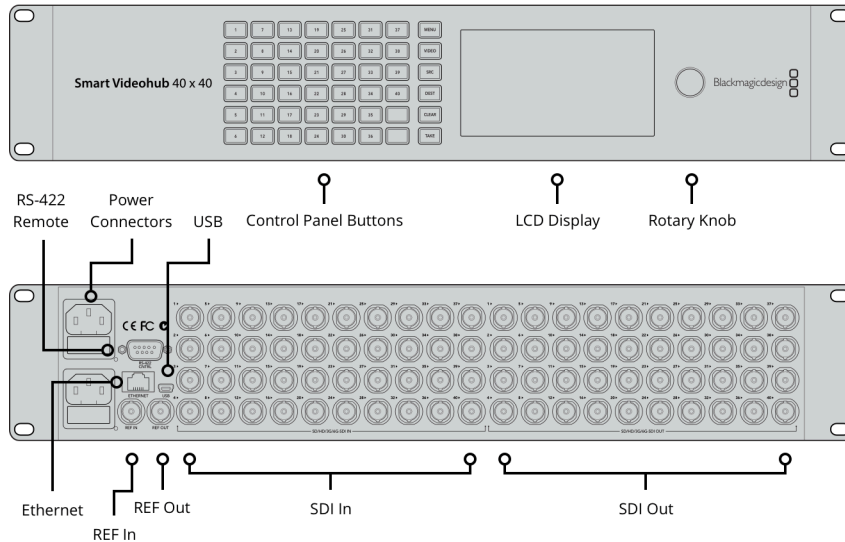

Smart Videohub 40x40

Advanced 40 x 40 multi format SD, HD and Ultra HD SDI router with built in video monitoring and spin knob control for visual routing so that you can quickly route your video by looking at it! Smart Videohub 40x40 fits a massive 80 multi rate 6G-SDI connections in a compact two rack unit size!

Control Panel Connection

Ethernet.

Serial Control Connection

DB-9 RS-422.

Multi Rate Support

Auto detection of SD, HD or 6G-SDI. Simultaneous routing of 4K, HD, SD video and DVB-ASI.

Updates

USB.

Router Control

40 buttons for local control of Videohub. 6 buttons and scroll wheel for control of LCD display or RJ45 Ethernet.

Router Configuration

Via front panel LCD or RJ45 Ethernet. USB for firmware updates and IP address setting only.

RS-422 Router Control

1 x input for controlling router crosspoint switching.

Standards

SD Video Standards

525i59.94 NTSC, 625i50 PAL

HD Video Standards

720p50, 720p59.94, 720p60
 1080p23.98, 1080p24, 1080p25,
 1080p29.97, 1080p30, 1080p50,
 1080p59.94, 1080p60
 1080PsF23.98, 1080PsF24,
 1080PsF25, 1080PsF29.97, 1080PsF30
 1080i50, 1080i59.94, 1080i60