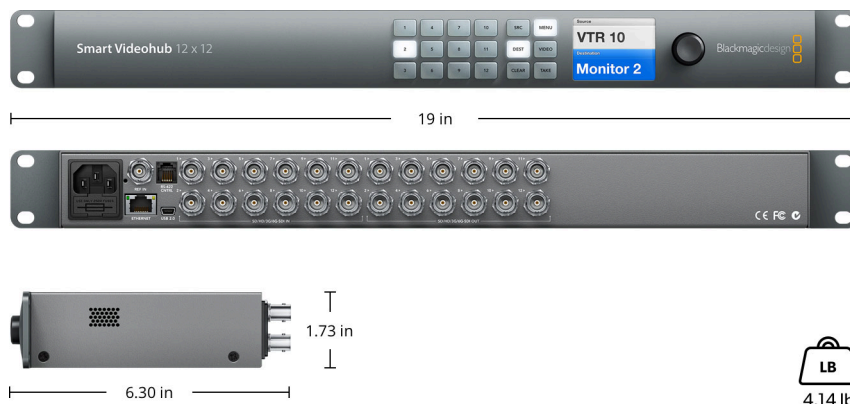

Operating Systems

Mac 10.15 Catalina,
Mac 11.1 Big Sur or later.

Windows 10, 64-bit.

Display

Built in LCD for video and menu settings.

Power Requirements

Power Fail Protection

Router connections preserved and restored instantly at power on.

Power Supply

IEC power cable required. 100 - 240V AC input.

Physical Specifications

Physical Installation

1 rack unit size. Less than 6 inches deep.