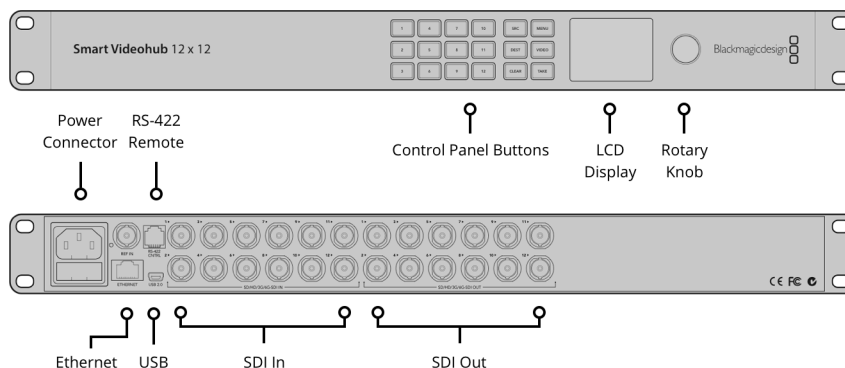

SDI Reclocking

On all SDI outputs.

Reference Input

Tri-Sync or Black Burst.

Control Panel Connection

Ethernet.

Serial Control Connection

RJ-6 RS-422.

Multi Rate Support

Auto detection of SD, HD or 6G-SDI. Simultaneous routing of 4K, HD, SD video and DVB-ASI.

Updates

USB

Front Panel Router Control

12 buttons for local control of Videohub. 6 buttons and scroll wheel for control of LCD display or RJ45 Ethernet.

Router Configuration

Via front panel LCD or RJ45 Ethernet.

RS-422 Router Control

1 x input for controlling router crosspoint switching.

Standards

SD Video Standards

525i59.94 NTSC, 625i50 PAL.

HD Video Standards