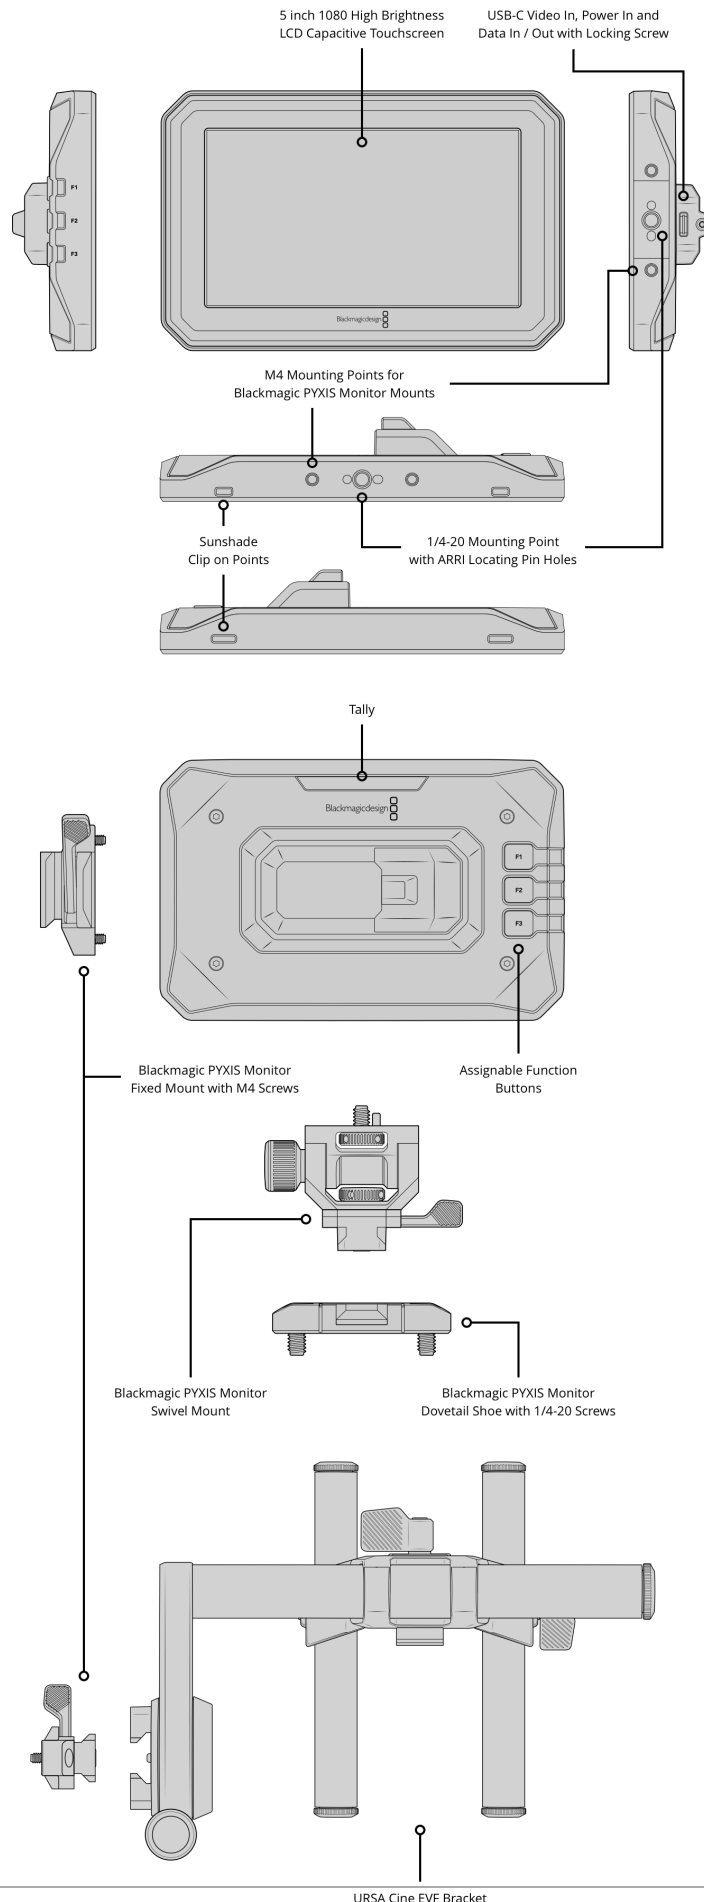

Blackmagic PYXIS Monitor EVF Kit

Blackmagic PYXIS Monitor is a versatile 5" HDR touchscreen monitor with full camera control that can be mounted almost anywhere. Blackmagic PYXIS Monitor EVF Kit contains the monitor, foldable sunshade, locking USB cable, PYXIS Mounts and URSA Cine EVF mounts to attach the monitor to Blackmagic PYXIS and Blackmagic URSA Cine cameras. Blackmagic PYXIS Monitor EVF Kit includes everything needed to use the PYXIS Monitor as an electronic viewfinder.

\$645

Connections

USB-C with Locking Connector

Video, power, data and software updates.

Features

Display Size

5 inch.

Display Brightness

1500 nits.

Accelerometer

Automatically rotates image when monitor mounted upside down.

Display Resolution

Full 1920 x 1080.

Frame Rates

Up to 60fps.

Display Type

Mounting

Mounting Points

1 x 1/4-20 bottom mounting point with ARRI locating pin pattern.
2 x M4 bottom mounting points.
1 x 1/4-20 side mounting point with ARRI locating pin pattern.
2 x M4 side mounting points.