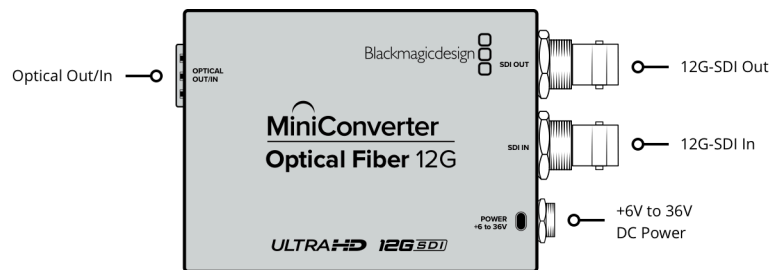

Mini Converter Optical Fiber 12G

Mini Converter Optical Fiber 12G converts SDI to optical fiber and optical fiber to SDI in both directions at the same time, you can even have different video standards going in each direction! The 12G-SDI connections are multi rate, which makes it compatible with all SD, HD and Ultra HD formats and equipment up to 2160p60, including Level A and B devices. You can install any standard 3G, 6G or 12G-SDI SFP optical fiber module so you can send SDI using the same low cost optical fiber cables that are commonly used for computer networks.

$155

Connections

SDI Video Inputs

1 x SD, HD and 12G-SDI Video and 1 x Optical Fiber Input.

SDI Video Outputs

Automatically matches the SD, HD and 12G-SDI video input on the Optical Fiber.

Optical Fiber Connection (optional)

1 x SMPTE optical fiber SFP socket. Optical fiber SFP module sold separately.

Optical Fiber Video Inputs

1 x 10 bit SD/HD/12G-SDI switchable.

Optical Fiber Video Outputs

Automatically matches the SD, HD and 12G-SDI video input.

Optical Fiber Audio Inputs

16 channel embedded.

Optical Fiber Audio Outputs

16 channel embedded.

Multi Rate Support

Auto detection of SD, HD or 12G-SDI.

Reclocking

Yes

Standards

SD Video Standards

525i59.94 NTSC, 625i50 PAL