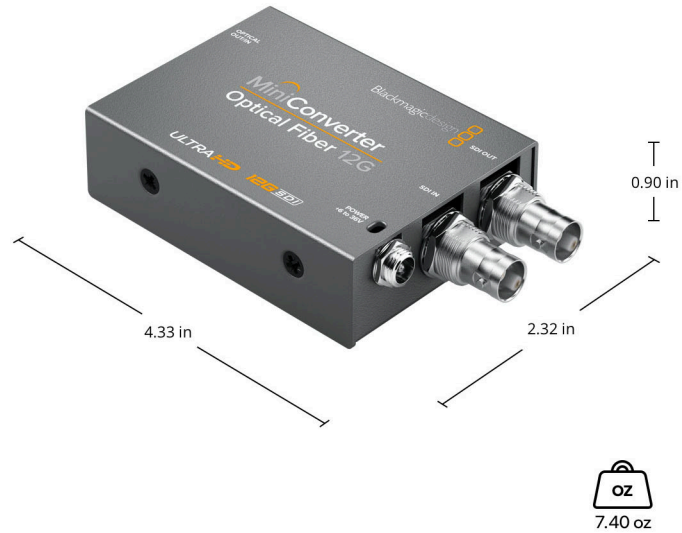

Physical Specifications

Environmental Specifications

Operating temperature

0° to 40° C (32° to 104° F)

Storage temperature

-20° to 45° C (-4° to 113° F)

Relative Humidity

0% to 90% non-condensing

What's Included

Mini Converter Optical Fiber 12G
+12V universal power supply with international socket adapters

---

Warranty

3 Year Limited Manufacturer's Warranty.