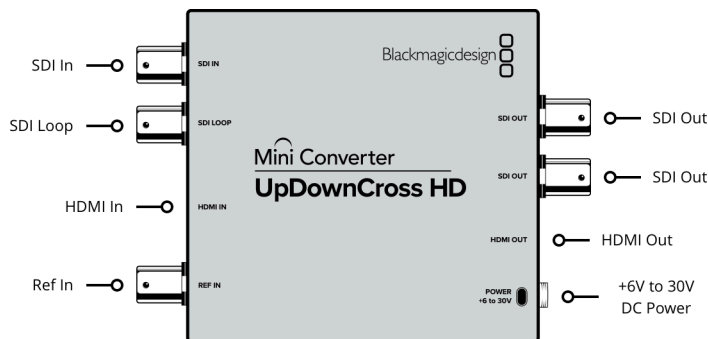

Mini Converter UpDownCross HD

Mini Converter UpDownCross HD is a full standards converter that lets you convert any SD or HD video format to any other SD or HD video format! You get both SDI and HDMI inputs and outputs, along with reference input for built in re-sync, high quality Teranex conversion algorithms, automatic audio delay for perfect AV sync, international power supply and more!

$155

Connections

SDI Video Inputs

1 x SD, HD or 3G-SDI Video Input and 1 x External Reference Input.

HDMI Video Output

HDMI type A out. Output supports EDID of the monitor.

Multi Rate Support

Auto detection of HD or standard definition SDI inputs.

HDMI Video Input

1 x HDMI type A connector.

SDI Rates

270Mb, 1.5G, 3G.

Updates and Configuration

USB

SDI Video Outputs

1 x loop out and 2 x outputs

Reference Input

Black burst and Tri-Sync for SD & HD.

Reclocking

Yes

Standards

SD Video Standards

525i59.94 NTSC, 625i50 PAL