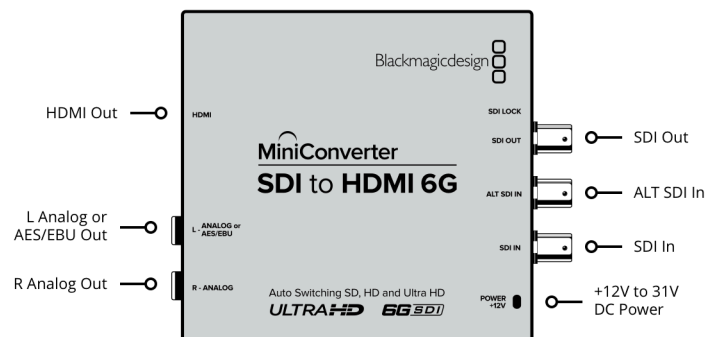

Mini Converter SDI to HDMI 6G

$185

Mini Converter SDI to HDMI 6G lets you convert from SDI to HDMI in SD, HD, and Ultra HD formats while de-embedding audio to HDMI, AES/EBU or balanced analog audio. You also get advanced features such as down conversion for monitoring Ultra HD on HD HDMI monitors as well as built in 3D LUTs plus HDMI instant lock for instant video display when an SDI input is connected!

Connections

SDI Video Inputs

1 x SD, HD or 6G-SDI. 1 x ALT SDI
Input for automatic switch over if main input fails.

SDI Video Outputs

1 x SDI Video Loop Output.

HDMI Video Outputs

HDMI type A out.

Analog Audio Outputs

2 channels of balanced analog audio.

Digital Audio Outputs

4 channels of AES/EBU digital audio

SDI Redundant Input

Automatically switches over if main SDI input is lost.

Multi Rate Support

Auto detection of SD, HD or 6G-SDI.

Updates and Configuration

USB

Reclocking

Yes

Standards

SD Video Standards

625i50 PAL, 525i59.94 NTSC