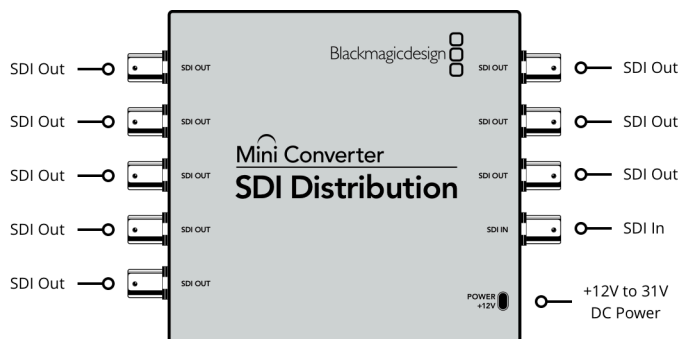

Mini Converter SDI Distribution

Now you can distribute a single SD or HD-SDI connection to up to 8 different SDI outputs at the same time! You get a true 3G-SDI design with fully re-clocked outputs and automatic switching between all SD and HD formats up to 1080p60. You also get support for all ASI, ancillary and embedded audio formats. Mini Converter SDI Distribution is the perfect SD/HD SDI distribution converter for when you don't need the cost of the Ultra HD model!

$159

Connections

SDI Video Inputs

1 x SDI Video Input. Switchable between SD, HD and 3G-SDI.

SDI Video Outputs

8 outputs automatically match the SDI video input.

Multi Rate Support

Auto detection of SD, HD or 3G-SDI.

Reclocking

Yes

Standards

SD Video Standards

525i59.94 NTSC, 625i50 PAL

HD Video Standards

720p50, 720p59.94, 720p60, 1080i50, 1080i59.94, 1080i60, 1080p23.98, 1080PsF23.98, 1080p24, 1080PsF24, 1080p25, 1080PsF25, 1080p29.97, 1080PsF29.97, 1080p30, 1080PsF30, 1080p50, 1080p59.94, 1080p60.

2K Video Standards

2K DCI 23.98p, 2K DCI 24p, 2K DCI 25p, 2K DCI 23.98PsF, 2K DCI 24PsF, 2K DCI 25PsF