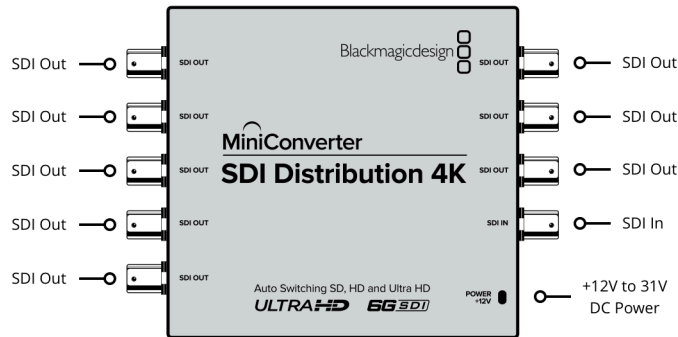

Mini Converter SDI Distribution 4K

When you need to connect to multiple SDI devices, then Mini Converter SDI Distribution 4K is the perfect solution! Connect a single SDI source to 8 re-clocked SDI outputs with automatic switching between all SD-SDI, HD-SDI, 3G-SDI and 6G-SDI video formats, plus all ASI, ancillary and embedded audio formats.

\$295

Connections

SDI Video Inputs

Switchable between SD, HD and 6G-SDI.

SDI Video Outputs

8 outputs automatically match the SDI video input.

Reclocking

Yes

Multi Rate Support

Auto detection of SD, HD or 6G-SDI.

Standards

SD Video Standards

525i59.94 NTSC, 625i50 PAL

HD Video Standards

720p50, 720p59.94, 720p60, 1080i50, 1080i59.94, 1080i60, 1080p23.98, 1080PsF23.98, 1080p24, 1080PsF24, 1080p25, 1080PsF25, 1080p29.97, 1080PsF29.97, 1080p30, 1080PsF30, 1080p50, 1080p59.94, 1080p60