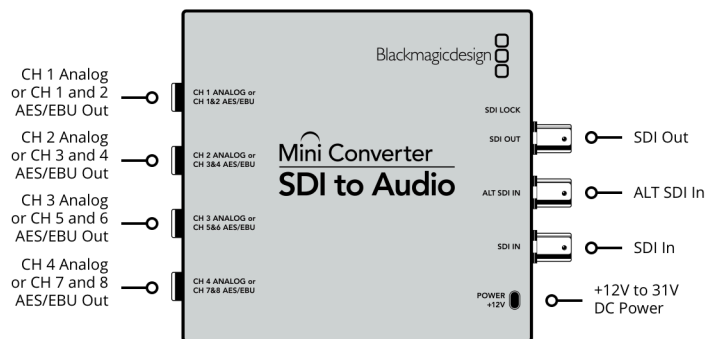

Mini Converter SDI to Audio

The perfect way to de-embed audio from any SDI source in SD and HD formats up to 1080p60! Audio is output on 1/4" connectors for balanced analog and AES/EBU audio output to equipment such as mixers, analog decks, audio monitors and more. Mini Converter SDI to Audio is the ideal SD/HD SDI audio de-embedder for when you don't need the cost of the Ultra HD model!

Digital Audio Outputs

8 channels of professional balanced AES/EBU audio.

SDI Redundant Inputs

Automatically switches over if main SDI input is lost.

Multi Rate Support

Auto detection of SD, HD or 3G-SDI.

Updates and Configuration

Via USB 2.0 high speed. (480 Mb/s)

Reclocking

Yes

Standards

SD Video Standards

525i59.94 NTSC, 625i50 PAL

HD Video Standards

720p50, 720p59.94, 720p60,
1080p23.98, 1080p24, 1080p25,
1080p29.97, 1080p30, 1080p50,
1080p59.94, 1080p60, 1080PsF23.98,
1080PsF24, 1080PsF25,
1080PsF29.97, 1080PsF30, 1080i50,
1080i59.94, 1080i60