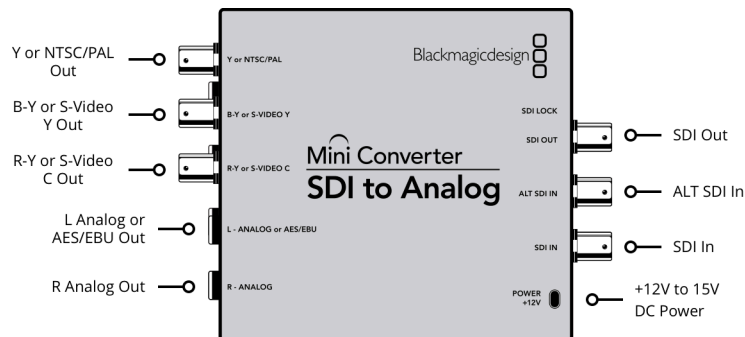

Mini Converter SDI to Analog

\$195

The perfect way to convert from SD and HD-SDI to analog component, s-video or NTSC/PAL composite. Mini Converter SDI to analog supports all SD and HD input formats up to 1080p30 and includes a down converter for when you need to convert from HD to standard definition analog formats such as s-video and composite. Audio can be de-embedded to balanced analog or AES/EBU. Mini Converter SDI to Analog is ideal for converting to older analog equipment when you don't need the extra cost of the 6G-SDI 4K model.

SDI Redundant Input

Automatically switches over if main SDI input is lost.

Multi Rate Support

Auto detection of SD, HD or 1.5G-SDI.

Updates and Configuration

USB

Reclocking

Yes