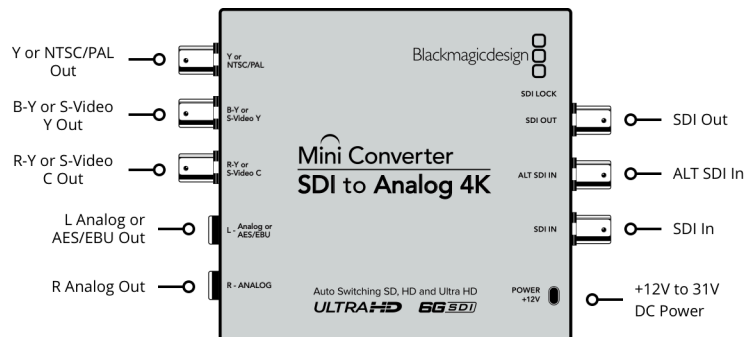

Mini Converter SDI to Analog 4K

Mini Converter SDI to Analog 4K includes everything you need to convert from SD, HD, 3G and 6G-SDI video to analog in HD/SD component, NTSC and PAL video. The built in down converter means you can even connect Ultra HD sources to component video in SD or HD as well as NTSC and PAL video! Easily connect any analog equipment such as Betacam SP, VHS, and video monitors!

$295

Connections

SDI Video Inputs

1 x SD, HD or 6G-SDI.
1 x ALT SDI Input for automatic switch over if main input fails.

SDI Video Outputs

1 x SDI Video Loop Output.

Analog Video Outputs

NTSC, PAL, S-Video and component SD/HD from 6G-SDI input.

Analog Audio Outputs

2 channels of professional balanced analog audio with standard 1/4 inch jack connections.

Digital Audio Outputs

2 channels of professional balanced digital with standard 1/4 inch jack connections.

SDI Redundant Input

Automatically switches over if main SDI input is lost.

Multi Rate Support

Auto detection of SD, HD or 6G-SDI.

Updates and Configuration

USB

Reclocking

Yes