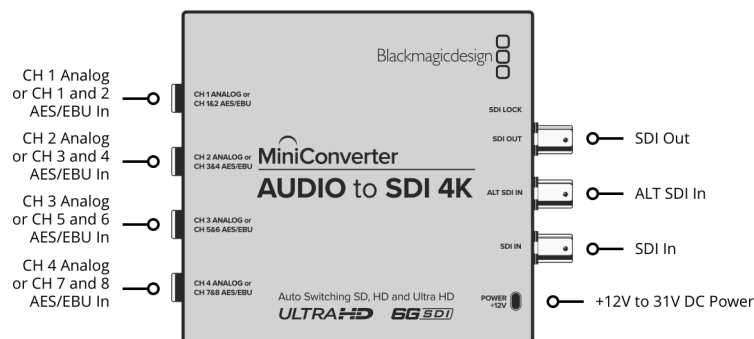

Mini Converter Audio to SDI 4K

Mini Converter Audio to SDI 4K includes everything you need to embed 4 channels of analog audio or 8 channels of AES/EBU digital audio into any SDI video connection. Now you can embed professional audio from devices such as audio mixers and analog decks into SDI video connections for use with SDI routers and decks or to add extra audio channels to video converters!

$295

Connections

SDI Video Inputs

1 x SD, HD or 6G-SDI. 1 x ALT SDI Input for automatic switch over if main input fails.

SDI Video Outputs

1 x Embedded SDI Output.

Analog Audio Inputs

4 channels of professional balanced analog audio with standard 1/4 inch jack connections.

Digital Audio Inputs

8 channels of professional balanced digital with standard 1/4 inch jack connections.

SDI Redundant Input

Automatically switches over if main SDI input is lost.

Multi Rate Support

Auto detection SD, HD or 6G-SDI.

Updates and Configuration

Via USB 2.0 high speed. (480 Mb/s)

Reclocking

Yes