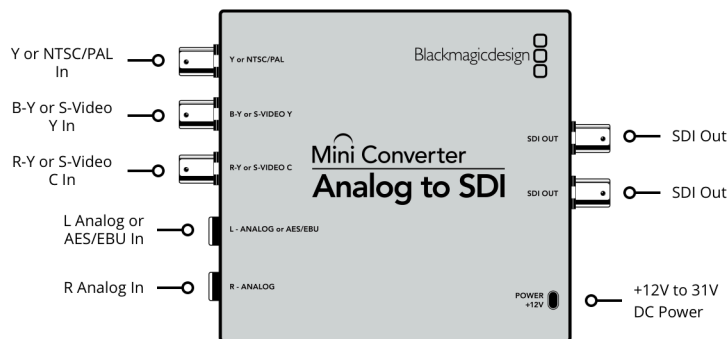

Mini Converter Analog to SDI

The ideal solution for converting analog component, s-video, NTSC/PAL composite to SDI video. Audio can be embedded from balanced analog or AES/EBU inputs. Now you can convert analog devices such as Betacam SP, VHS, set top boxes, gaming consoles and HDV cameras to incredible quality SD/HD-SDI video.

$195

Connections

SDI Video Outputs

2 x SDI Video Outputs.

Analog Audio Inputs

2 channels of balanced analog audio.

Multi Rate Support

Auto detection of SD or HD.

Analog Video Inputs

NTSC, PAL, S-Video and Component SD/HD input.

Digital Audio Inputs

2 channels of balanced AES/EBU audio.

Updates and Configuration

Via USB 2.0 high speed. (480 Mb/s)

Reclocking

Yes

Standards

SD Video Standards

525i59.94 NTSC, 625i50 PAL

SDI Compliance

SMPTE 259M, SMPTE 292M, SMPTE 296M, ITU-R BT.656 and ITU-R BT.601.

SDI Video Sampling

4:2:2

HD Video Standards

720p50, 720p59.94, 720p60
1080i50, 1080i59.94, 1080i60

SDI Audio Sampling

Television standard sample rate of 48 kHz and 24 bit.