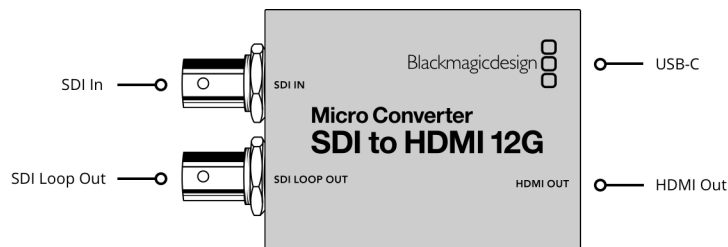

Micro Converter SDI to HDMI 12G wPSU

The world's smallest 12G-SDI to HDMI broadcast quality converter! Blackmagic Micro Converter SDI to HDMI 12G is a miniaturized broadcast quality video converter that's been specifically designed for professional monitoring. It includes a 33 point 3D LUT for color calibrating any monitor, projector or television. Micro Converters feature full size HDMI and professional 12G-SDI connections for working with all NTSC, PAL, 720p, 1080p, 1080PsF, 1080i and 2160p rates, including 4K DCI at 24/47.95/48. You get a universal power supply with international AC plug adapters, or you can power it over USB from a television or a mobile phone charger.

SDI Rates

270Mb, 1.5G, 3G, 6G, 12G.

Multi Rate Support

Auto detection of SD, HD, 2K, Ultra HD and 4K.

Updates, Configurations and Power

USB Type-C.

Standards

SD Video Standards