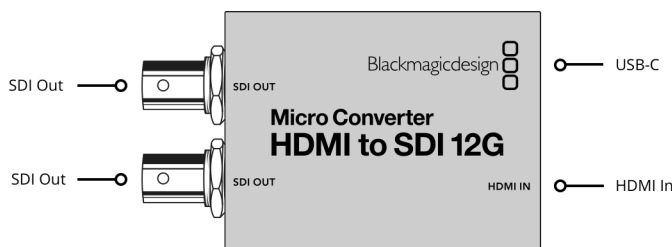

Micro Converter HDMI to SDI 12G

The world's smallest HDMI to 12G-SDI broadcast quality converter! Blackmagic Micro Converter HDMI to SDI 12G is a miniaturized broadcast quality video converter that's perfect for connecting HDMI cameras and computers to professional SDI equipment! You get two 12G-SDI outputs which can be set to level A or B for 3G-SDI signals. Micro Converters feature full size HDMI and professional 12G-SDI connections for working with all NTSC, PAL, 720p, 1080p, 1080i, 2160p rates, including 4Kp24/47.95/48 DCI. You can power it over USB from a laptop or a mobile phone charger!

Multi Rate Support

Auto detection of SD, HD, 2K, Ultra HD and 4K.

Updates, Configurations and Power

USB Type-C.

Reclocking

Yes

Standards

SD Video Standards