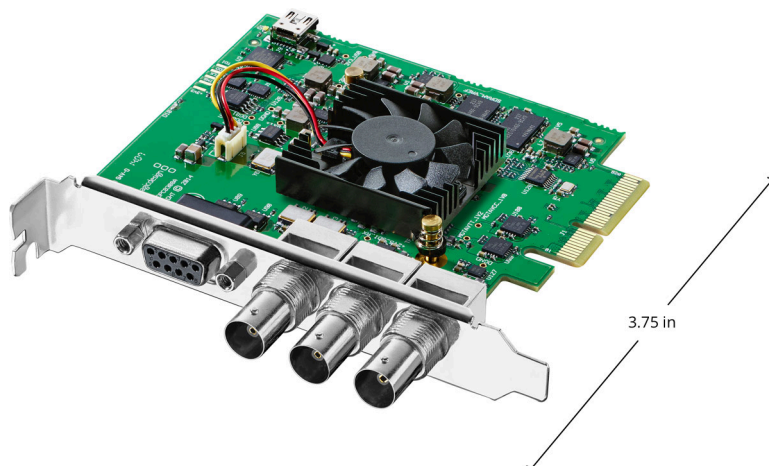

Processing

HD Down Conversion

Built in, high quality hardware down converter outputs HD or SD on SDI output. Selectable between letterbox, anamorphic 16:9 and center cut 4:3 styles.

HD Up Conversion

Software based up conversion from SD to 720HD or 1080HD on capture. Selectable between 4:3 pillarbox, 14:9 pillarbox and 16:9 zoom.

Cross Conversion

Software based cross conversion from 720HD to 1080HD and 1080HD to 720HD on playback.

Real Time Effects

DaVinci Resolve, Final Cut Pro X internal effects. Premiere Pro CC Mercury Playback Engine effects. Avid Media Composer internal effects.

Colorspace Conversion

Hardware based real time.

Operating Systems

Mac 11.1 Big Sur,
Mac 12.0 Monterey or later.

Windows 8.1, 10 and 11, all 64-bit.

Linux

Power Requirements

Power Consumption

11 Watts

Physical Specifications

4.5 oz