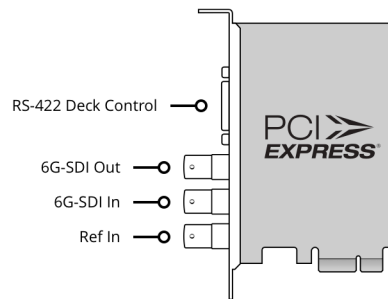

Computer Interface

PCI Express 4 lane generation 2, compatible with 4,8 and 16 lane PCI Express slots.