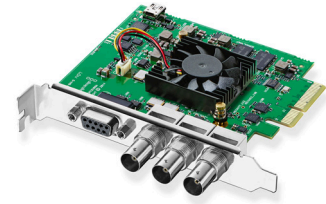

DeckLink SDI 4K

\$295

DeckLink SDI 4K is perfect when you need an SDI only solution but demand the highest quality SDI capture and playback. You get incredible quality 6G-SDI on any PCI Express Mac, Windows or Linux computer. DeckLink SDI 4K is the world's smallest and most affordable multi rate SD/HD and Ultra HD SDI video card that lets you connect to any SD, HD-SDI, 2K and Ultra HD equipment. You also get RS-422 deck control, internal keying and reference input for a complete solution for editing, paint, design and more.

Connections

SDI Video Inputs

1 x 10-bit SD/HD/2K/4K. Supports 6 Gb/s 4:2:2 and 3 Gb/s 4:4:4.

SDI Video Outputs

1 x 10-bit SD/HD/2K/4K. Supports 6 Gb/s 4:2:2 and 3 Gb/s 4:4:4.

SDI Audio Inputs

16 Channels embedded in HD/2K/4K.
8 Channels embedded in SD.

SDI Audio Outputs

16 Channels embedded in HD/2K/4K.
8 Channels embedded in SD.

Sync Input

Tri-Sync or Black Burst.

Device Control

Sony™ compatible RS422 deck control ports. Serial ports TxRx direction reversible under software control.