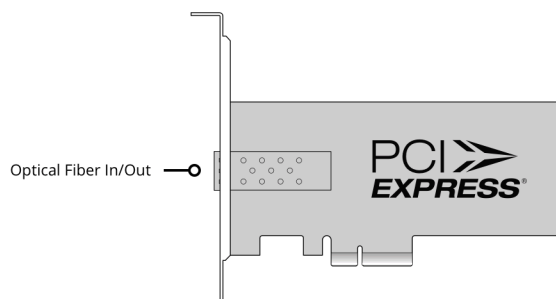

DeckLink IP HD Optical

$345

DeckLink IP HD Optical features 3 channels of video capture and 3 channels of video playback to 2110 IP broadcast systems via an SFP based optical fiber Ethernet connection. It is designed to work with the highest quality video with support for capture and playback to popular video formats such as Apple ProRes, DNxHD or even 10-bit uncompressed. DeckLink IP connections are multi rate so they support 525i, 625i, 720p, 1080i and 1080p video standards up to 1080p60.

Connections

10G Optical Fiber SFP+ Port

1 x 10GBASE-LR
Supports 3 input channels and 3 output channels, each up to 1080p60 with 16 audio channels.

Computer Interface

PCI Express 4 lane generation 2, compatible with 4, 8 and 16 lane PCI Express slots.