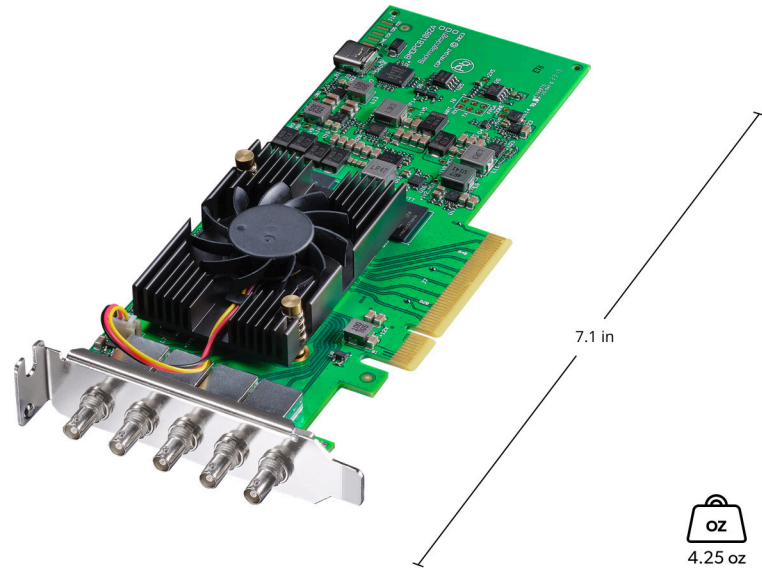

Physical Specifications

Operating Systems

Mac 12.0 Monterey,
Mac 13.0 Ventura or later.

Windows 10, 64-bit.
Windows 11.

Linux

Power Requirements

Power Consumption

18 W