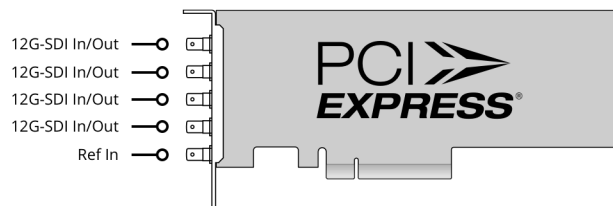

DeckLink 8K Pro Mini

$695

DeckLink 8K Pro Mini is the ultimate 8K digital cinema low profile capture and playback card. Featuring 4 independent 12G-SDI Micro BNC connections, DeckLink 8K Pro Mini can work in all SD, HD, Ultra HD, 4K DCI, 8K and 8K DCI standards. You get support for high frame rate, 12-bit RGB 4:4:4 video and full Rec. 2020 color, making it perfect for next generation high resolution and high dynamic range workflows!

Connections

SDI Video Inputs

4 x bi-directional 12G-SDI Micro BNC connectors.
Supports SD/HD/2K/4K/8K, single, dual link and quad link 4:2:2/4:4:4. 2D/3D switchable.

SDI Video Outputs

4 x bi-directional 12G-SDI Micro BNC connectors.
Supports SD/HD/2K/4K/8K, single, dual link and quad link 4:2:2/4:4:4. 2D/3D switchable.

SDI Audio Outputs

16 Channels embedded in SD/HD/2K.
64 Channels embedded in 4K/8K.

Sync Input

Tri-Sync or Black Burst.

SDI Audio Inputs

16 Channels embedded in SD/HD/2K.
64 Channels embedded in 4K/8K.

Computer Interface

PCI Express 8 lane generation 3, compatible with 8 and 16 lane PCI Express slots.