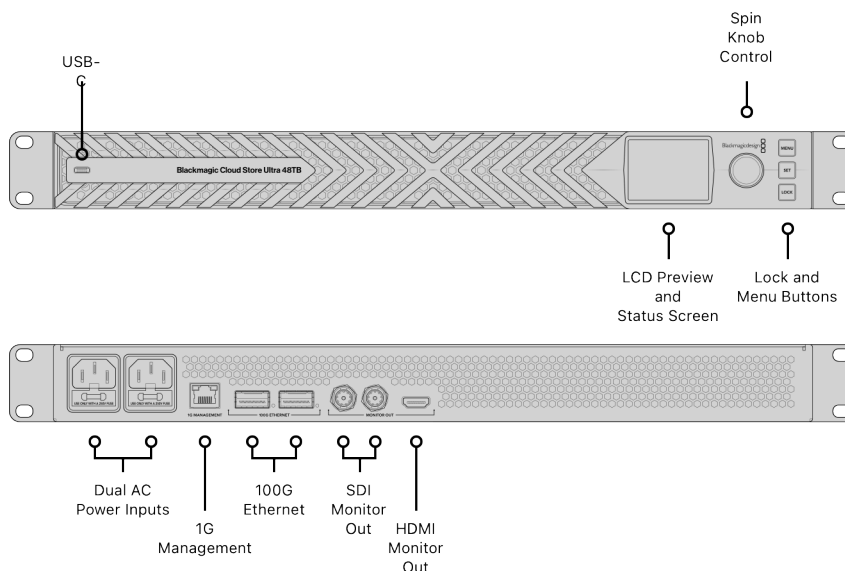

[Please click here to view supported QSFP28 modules.](#)

1G Management

1 x RJ45 Ethernet. Supports 10/100/1000 BASE-T. For Cloud Store Setup utility and software updates.

SDI Monitor Outputs

2

HDMI Monitor Outputs

1

SDI Rates

1.5G, 3G.

Computer Interface

1 x USB-C for Cloud Store Setup utility and software updates.

Power

2 x IEC C14 power inputs.

File Sharing Protocol

Monitor Out Displays

Device Name, storage capacity and use, Cloud Sync status, User Activity, Hardware Status, storage map, network data rate graph.

SDI Monitor Out Standards

1080p50, 1080p59.94, 1080p60

HDMI Monitor Out Standards

1080p50, 1080p59.94, 1080p60

Control

Built in Control Panel

3 buttons, 2.2 inch color display and spin knob for menu settings.

External Control

USB-C or Ethernet for configuration and software updates.