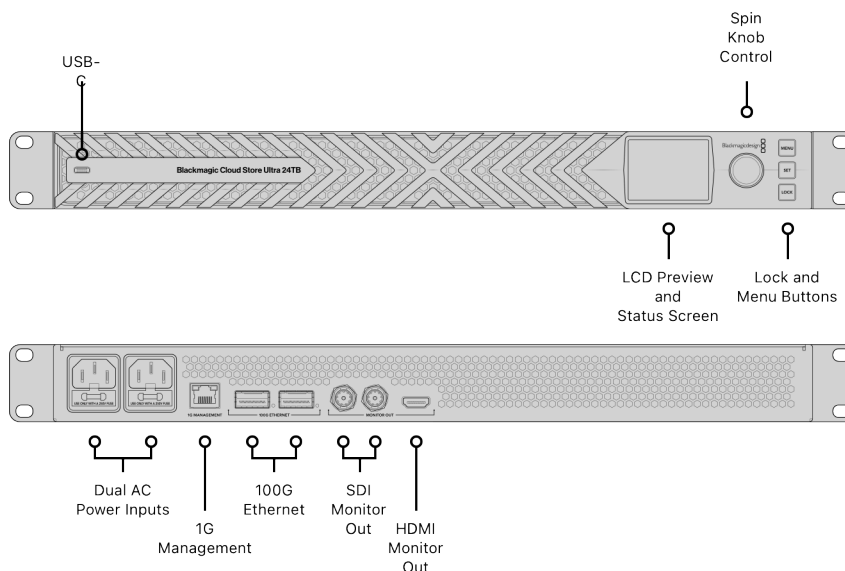

\$10,445

Connections

100G Ethernet Networks

2 x 100G QSFP28 connections. Each 100G port can be assigned an independent IP address and subnet mask for up to 200G bandwidth and load balancing when used with a managed switch.

[Please click here to view supported QSFP28 modules.](#)

1G Management

1 x RJ45 Ethernet. Supports 10/100/1000 BASE-T. For Cloud Store Setup utility and software updates.

SDI Monitor Outputs

2

HDMI Monitor Outputs

1

SDI Rates

1.5G, 3G.

Computer Interface

1 x USB-C for Cloud Store Setup utility and software updates.

Power

2 x IEC C14 power inputs.

File Sharing Protocol

HDMI Monitor Out Standards

1080p50, 1080p59.94, 1080p60

Control

Built in Control Panel

3 buttons, 2.2 inch color display and spin knob for menu settings.

External Control

USB-C or Ethernet for configuration and software updates.