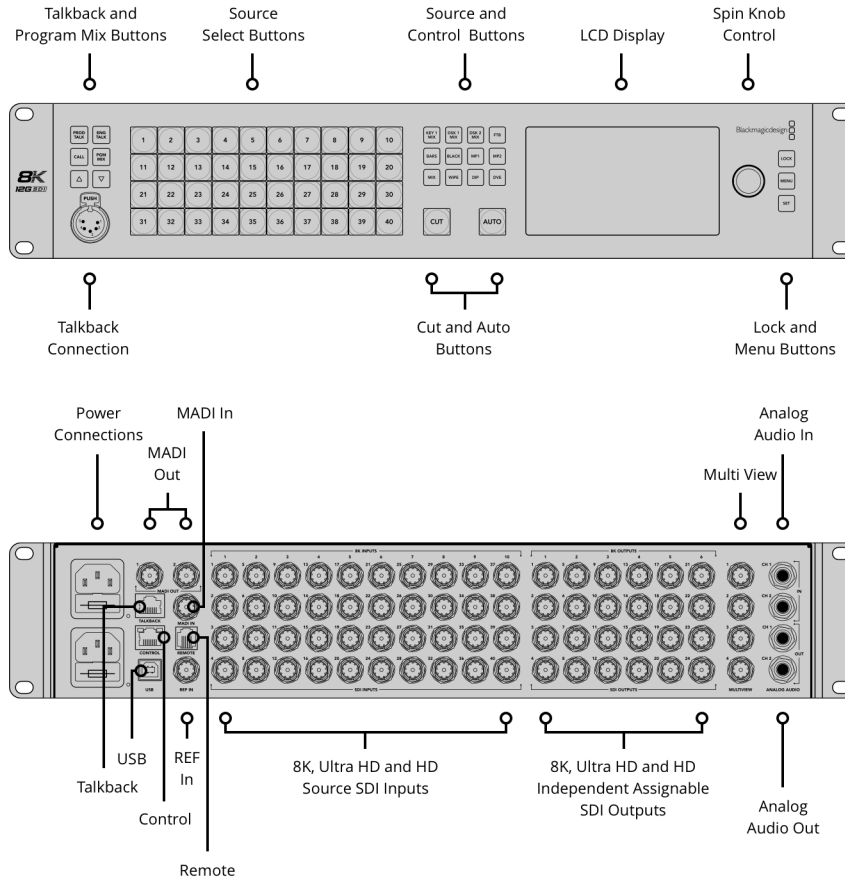

40 x 10-bit 720p, 1080i, 1080p, 2160p and 10 x 4320p switchable.

Extra Audio Outputs

1 x 5 pin XLR Talkback.

SDI Audio Outputs

2 Ch embedded into SDI output on all outputs.

Extra Audio Inputs

1 x 5 pin XLR Talkback.

4 x up to Ultra HD / 1 x in 8K

SDI Multi View Outputs

4

HDMI Multi View Outputs

None

Control Panel Connection

Ethernet supports 10/100/1000 BaseT. Allows direct connection between panel and chassis, or via network.

Internal Timecode Generator

Yes

Tally Output

Added via ethernet connection to Blackmagic Design GPI and Tally Interface product. (Not included).

Computer Interface

1 x USB 2.0 port.

Standards

SD Video Standards