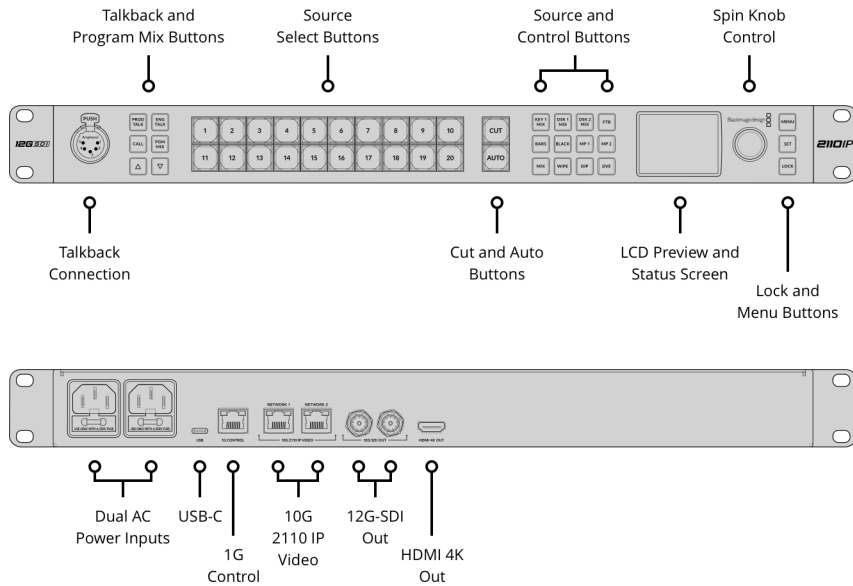

Standards

HD Video Standards

720p50, 720p59.94, 720p60
1080i50, 1080i59.94, 1080i60
1080p23.98, 1080p24, 1080p25,
1080p29.97, 1080p30, 1080p47.95,
1080p48, 1080p50, 1080p59.94,
1080p60

Ultra HD Video Standards

2160p23.98, 2160p24, 2160p25,
2160p29.97, 2160p30, 2160p50,
2160p59.94, 2160p60.

SMPTE Compliance

SMPTE 2110-20, SMPTE 2110-21,
SMPTE 2110-30, SMPTE 2110-40,
SMPTE 2022-7

Video Sampling

4:2:2

Color Precision

10-bit.

SDI Color Space

Rec. 709, Rec. 2020

IP Video Compliance

SMPTE 2110-20 (Uncompressed Video)

IGMP v2

SMPTE 2110-21 (Traffic Shaping)

Sender: Narrow
Receiver: Narrow, Wide Synchronous,
Asynchronous

SMPTE 2110-30 (PCM)

Audio Conformance level: Level C

SMPTE 2110-40 (Ancillary Data)

Full access to entire SMPTE ancillary data stream. Includes RP 188/SMPTE 12M-2, closed captioning and HDR static metadata.

Codec

Blackmagic IP10 codec optional for 2160p59.94 and 2160p60 as 2110 IP video.

Precision Time Protocol

IEEE 1588-2008 (PTP v2)
ST 2059-1
ST 2059-2

NMOS IS-04 Discovery and Registration

v1.3.2
Peer-to-peer via mDNS/DNS-SD

NMOS IS-05 Connection Management

v1.1.2

NMOS BCP-002-01

Natural Grouping

NMOS BCP-004-01

Receiver capabilities