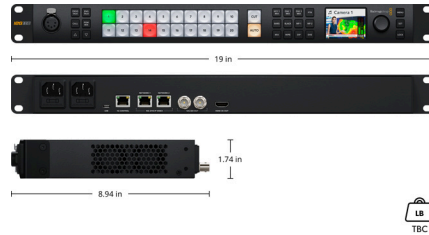

Physical Installation

Physical Installation

1 rack unit.

Physical Specifications

Environmental Specifications

Operating Temperature

0° to 40° C (32° to 104° F)

Storage Temperature

-20° to 60° C (-4° to 140° F)

Relative Humidity

0% to 90% non-condensing

What's Included

ATEM Monitoring Rack Panel 20

Welcome wallet with QR code for software download

Warranty

1 Year Limited Manufacturer's Warranty.