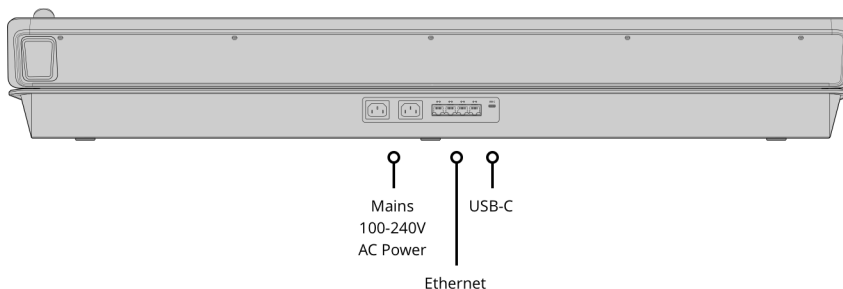

ATEM 4 M/E Advanced Panel

This massive model is big enough to perfectly match the features on the ATEM Constellation switcher! It features 4 M/E rows with 40 input buttons per row and 4 independent system control LCDs for each row. This massive panel includes 24 LCD's for custom labeling of every button on every row!

\$18,485

Connections

Ethernet

4 x 10/100/1000 BaseT with loop output for additional control panels or computers.

Software Updates

1 x USB-C for firmware updates.

Product Specifics

Number of Mix Effects Rows 4	Crosspoint Label 10 rows 24 character LCD	DSK Transition Selectors Auto, Cut, Tie/Preview x 4
Direct Cross Points 40	Next Transition Selectors 4 x BKG, Key 1 - Key 4.	Preview Transition 4
Shifted Cross Points 80	On-Air indicator 20	Transition Rate Displays Via main menu
Crosspoint Button Type Tri-Color LED	Power Status Indicators None	LCD Menu Displays 4