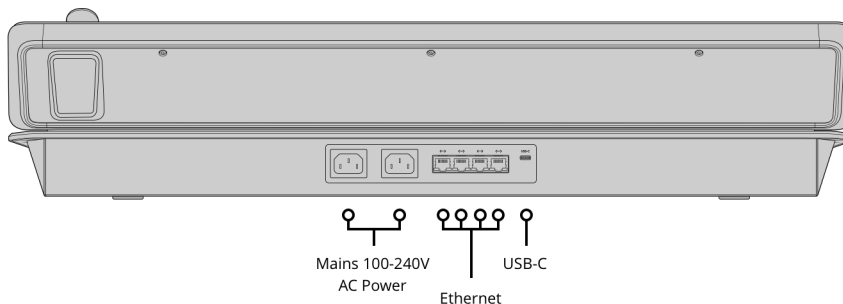

ATEM 2 M/E Advanced Panel

\$6,159

The 2 M/E model features 2 M/E rows with 20 input buttons and 2 independent system control LCDs for each row. Plus each row can control up to 4 M/Es in larger switchers. Both rows and all input buttons include LCDs for custom labeling. Each row also includes an independent select bus!

Connections

Ethernet

4 x 10/100/1000 BaseT with loop output for additional control panels or computers.

Software Updates

1 x USB-C for firmware updates.

Product Specifics

Number of Mix Effects Rows

2