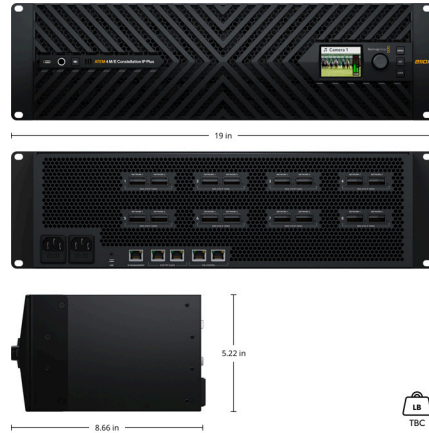

Physical Specifications

Physical Installation

Physical Installation

3 rack units.

Environmental Specifications

Operating Temperature

0° to 40° C (32° to 104° F)

Storage Temperature

-20° to 60° C (-4° to 140° F)

Relative Humidity

0% to 90% non-condensing

What's Included

ATEM 4 M/E Constellation IP Plus

Welcome wallet with QR code for software download

Warranty

1 Year Limited Manufacturer's Warranty.