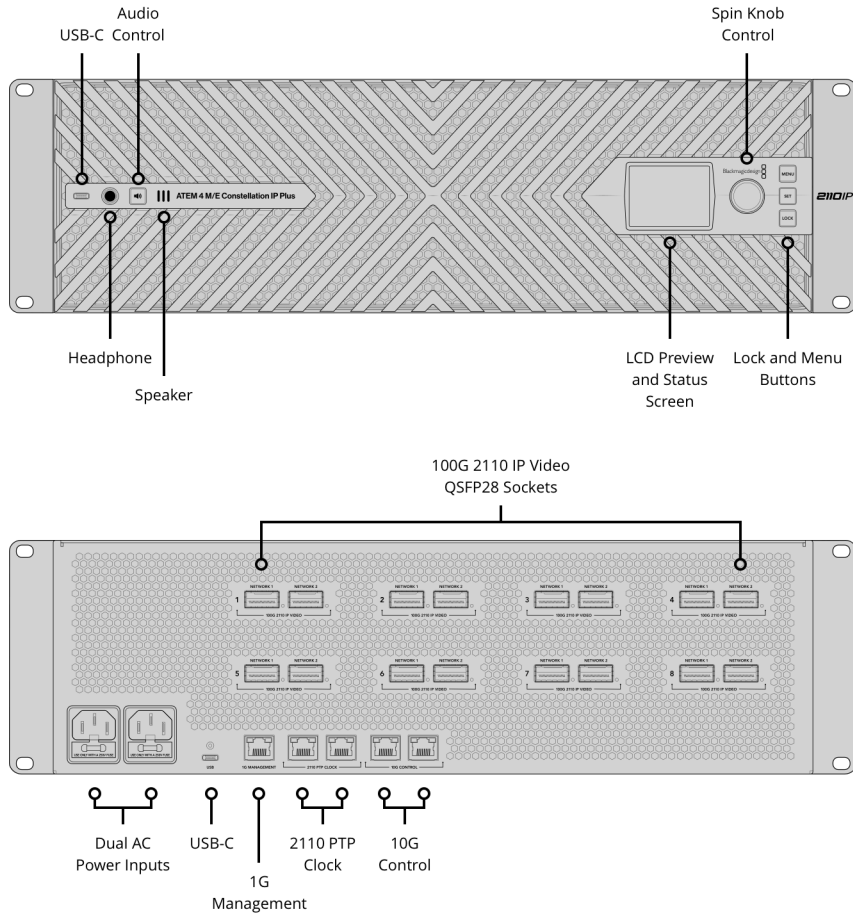

Control Panel Connection

2 x 10G RJ45 Ethernet for panel connection, NMOS control plus loading media, saving and loading presets.

Internal Timecode Generator

Yes

Computer Interface

Rear USB-C supports USB 3.0 for external USB audio (Fairlight Live), webcam out, ATEM Setup utility and software updates.
Front USB-C supports USB 2.0 for updates and setup only.

Power

2 x IEC C14 power inputs.

Standards

HD Video Standards

720p50, 720p59.94, 720p60
 1080i50, 1080i59.94, 1080i60
 1080p23.98, 1080p24, 1080p25,
 1080p29.97, 1080p30, 1080p47.95,
 1080p48, 1080p50, 1080p59.94,
 1080p60