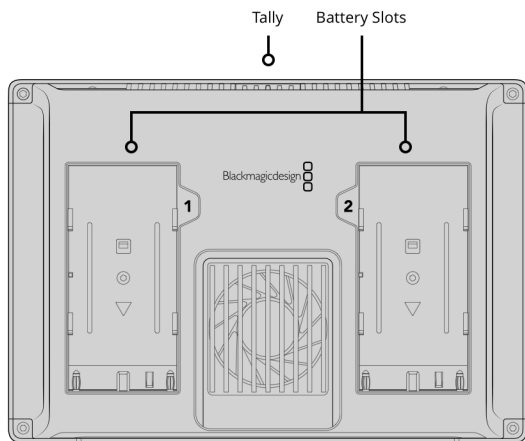

SD Interface

Dual UHS-I SD slots.

Storage Type

SDXC UHS-I and SDHC UHS-I SD cards.

Supports DS, HS, SDR12, SDR25, DDR50, SDR50 and SDR104 SD cards.

Computer Interface

1 x USB Type-C for webcam out, initial setup, software updates and Video Assist Utility software control.