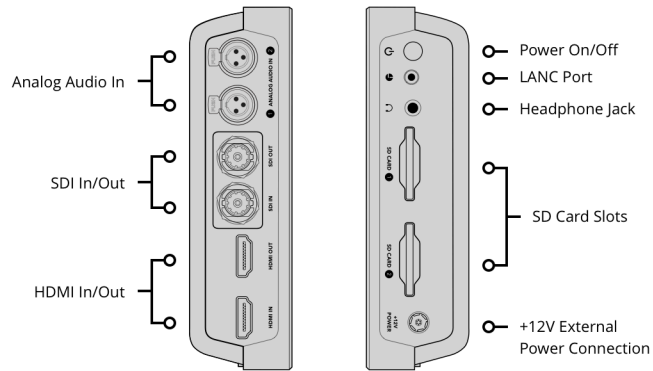

SDI Audio Outputs

16 channels embedded via SDI

HDMI Audio Inputs

8 channels embedded via HDMI

HDMI Audio Outputs

8 channels embedded via HDMI

Remote Control

1 x 2.5mm LANC for Record Start and Stop.

SD Interface

Dual UHS-I SD slots.

Storage Type

SDXC UHS-I and SDHC UHS-I SD cards.

Supports DS, HS, SDR12, SDR25, DDR50, SDR50 and SDR104 SD cards.

Computer Interface

1 x USB Type-C for webcam out, initial setup, software updates and Video Assist Utility software control.