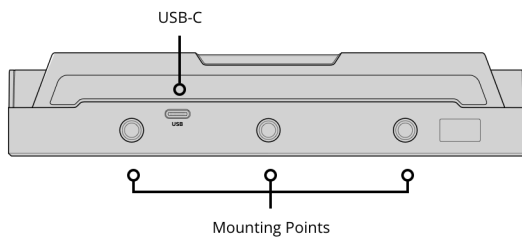

SD Interface

Dual UHS-I SD slots.

Storage Type

SDXC UHS-I and SDHC UHS-I SD cards.

Supports DS, HS, SDR12, SDR25, DDR50, SDR50 and SDR104 SD cards.

Computer Interface

1 x USB Type-C for webcam out, initial setup, software updates and Video Assist Utility software control.