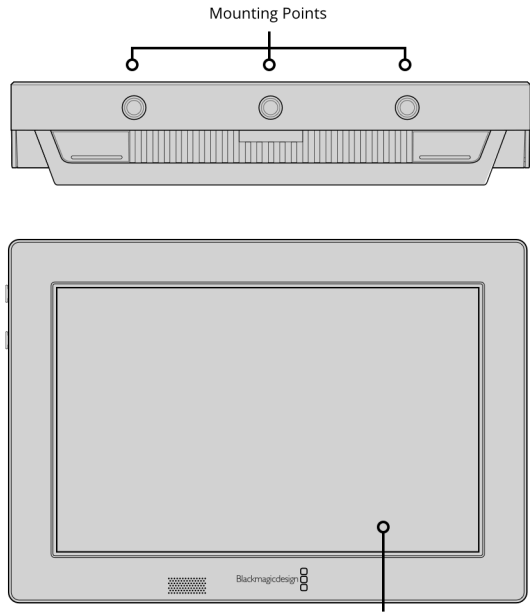

SD Interface

Dual UHS-I SD slots.

Storage Type

SDXC UHS-I and SDHC UHS-I SD cards.

Supports DS, HS, SDR12, SDR25, DDR50, SDR50 and SDR104 SD cards.

Computer Interface

1 x USB Type-C for webcam out, initial setup, software updates and Video Assist Utility software control.