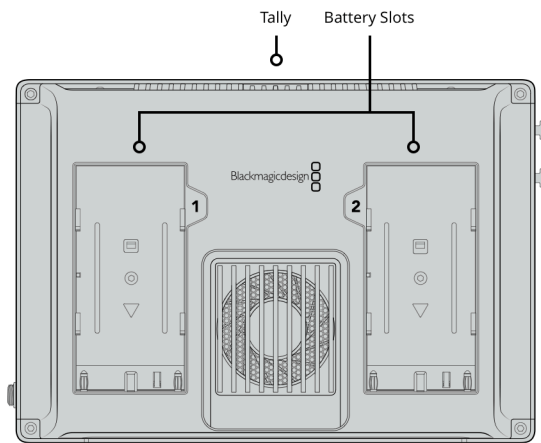

7 Inch 1920 x 1200
High Brightness Touchscreen