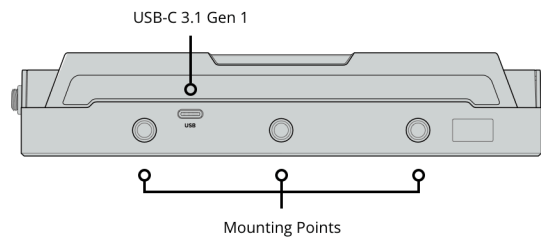

7 Inch 1920 x 1200
High Brightness Touchscreen