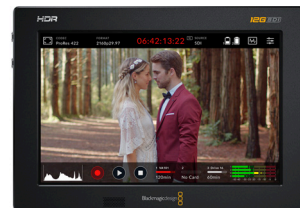

Blackmagic Video Assist 7" 12G HDR

\$995

Blackmagic Video Assist 7" 12G HDR adds professional monitoring and recording to any SDI or HDMI camera in all HD, Ultra HD, 2K and 4K DCI formats! The super bright 2500nit 7 inch HDR monitor supports 3D LUTs and features professional scopes along with powerful focus assist and exposure tools that help you accurately set focus, exposure and frame shots. Dual built in SD card recorders save files from any camera in 10-bit 4:2:2 ProRes or DNx formats. You also get two mini XLR connections with 48V of phantom power and a noise floor of -128dBV for high quality, crystal clear audio recording. Plus, you can start editing immediately because you don't have to convert the files!

Connections

SDI Video Inputs

1

SDI Video Outputs

1

SDI Rates

270Mb, 1.5G, 3G, 6G, 12G.

HDMI 2.0a Video Inputs

1

HDMI 2.0a Video Outputs

1

Analog Audio Inputs

2 x balanced mini XLR with phantom power

Analog Audio Outputs

1 x 3.5 mm headphone jack.

Built in Speaker

Mono

Screen Dimensions

7 inch 1920 x 1200.

Screen Brightness

2500nits

Screen Color

P3 wide color gamut

SDI Audio Inputs