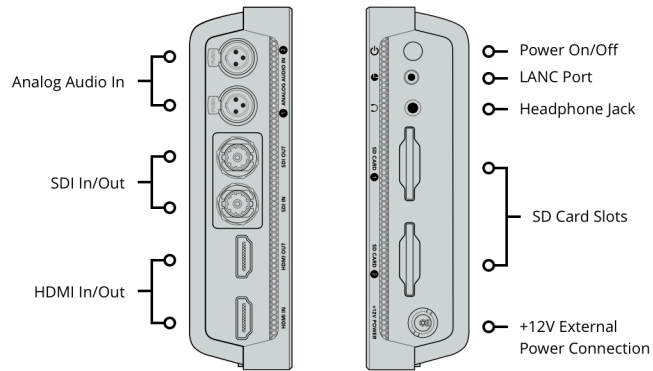

16 channels embedded via 12G-SDI

SDI Audio Outputs

16 channels embedded via 12G-SDI

HDMI Audio Inputs

8 channels embedded via HDMI 2.0a

HDMI Audio Outputs

8 channels embedded via HDMI 2.0a

Remote Control

1 x 2.5mm LANC for Record Start and Stop.

SD Interface

Dual UHS-II SD slots

Storage Type

Removable SDXC UHS-II, SDXC UHS-I and SDHC UHS-I SD cards. Supports DS, HS, SDR12, SDR25, DDR50, SDR50 and SDR104 SD cards.

Computer Interface

1 x USB Type-C 3.1 Gen 1 for external drive recording, webcam out, initial setup, software updates and Video Assist Utility software control.

7 Inch 1920 x 1200
High Brightness Touchscreen