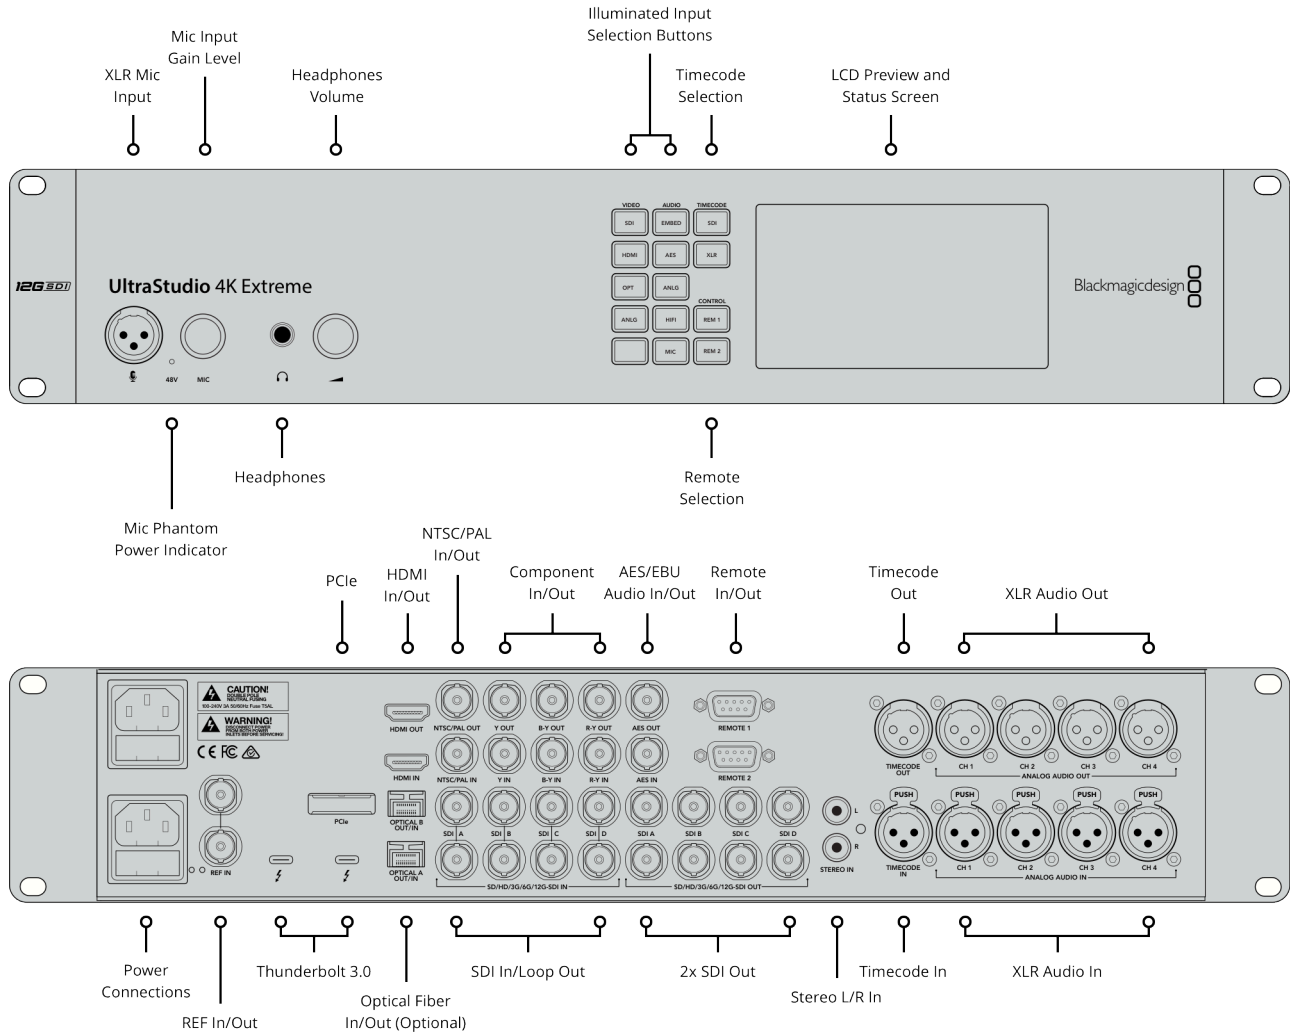

Sync Input

1 x Reference input. Tri-Sync or Black Burst.

Sync Output

1 x Reference Loop Output. Tri-Sync or Black Burst.

Computer Interface

Thunderbolt™ 3 (Mac OS and Windows), PCI Express 4 lane generation 2.

Power

2 x built-in international AC power supply with IEC C14 inlet. 100-240V, 50-60Hz.

Supported Codecs

AVC-Intra, AVCHD, Canon XF MPEG2, Digital SLR, DV-NTSC, DV-PAL, DVCPRO50, DVCPROHD, DPX, HDV, HEVC, XDCAM EX, XDCAM HD, XDCAM HD422, DNxHR & DNxHD, Apple ProRes 4444, Apple ProRes 422 HQ, Apple ProRes 422, Apple ProRes 422 LT, Apple ProRes 422 Proxy, Uncompressed 8-bit 4:2:2, Uncompressed 10-bit 4:2:2, Uncompressed 10-bit 4:4:4.