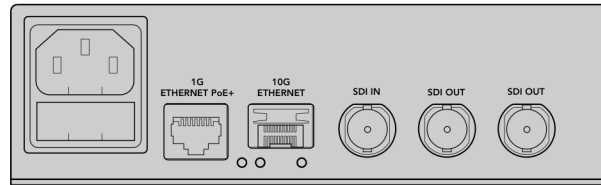

#### Configuration

Ethernet or USB 2.0 for firmware updates and IP address setting.

#### Reclocking

On all SDI outputs, auto switching between high definition, 6G-SDI or 12G-SDI video.

Mini Switches  
and USB

Power  
Connector

1G Ethernet  
PoE+

Optional  
10G Ethernet

12G-SDI  
In

12G-SDI  
Out