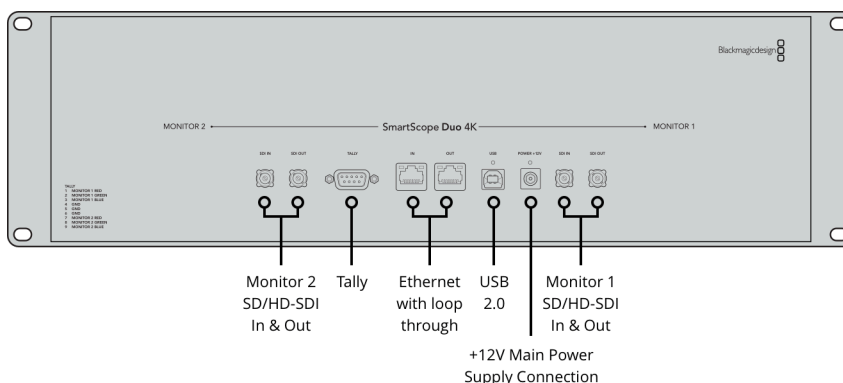

\$795

Connections

SDI Video Input

Automatically switches between SD, HD and 6G-SDI. Reclocked loop through output.

SDI Video Output

1 x 10 bit loop through SD, HD and 6G-SDI switchable.

SDI Audio Input

16 channels embedded in SD, HD and UHD.

SDI Audio Output

16 channels embedded in SD, HD and UHD.

Multi Rate Support

Standard definition SDI, high definition SDI and 6G-SDI.

Tally

9-pin D connector

Standards

SD Format Support